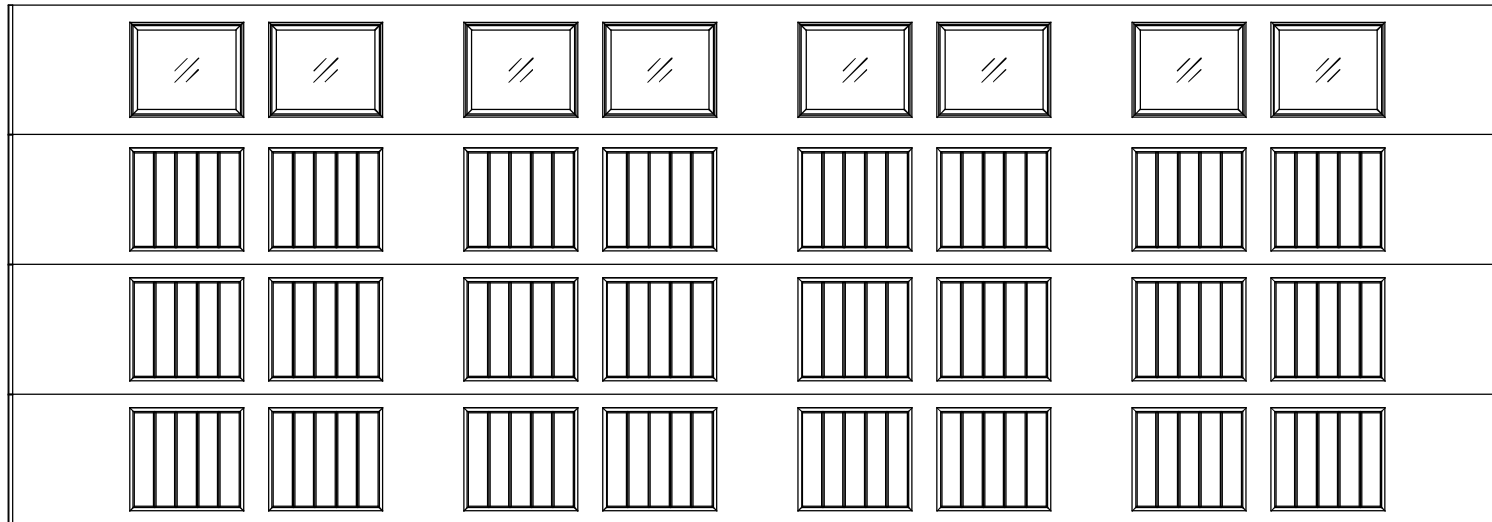

EXTERIOR VIEW

20'0" X 7'0" 8300/8500 SONOMA DESIGN
4 SECTION/ 8 PANEL
STYLELINE I TOP SECTION
(4) 20.8" SECTIONS