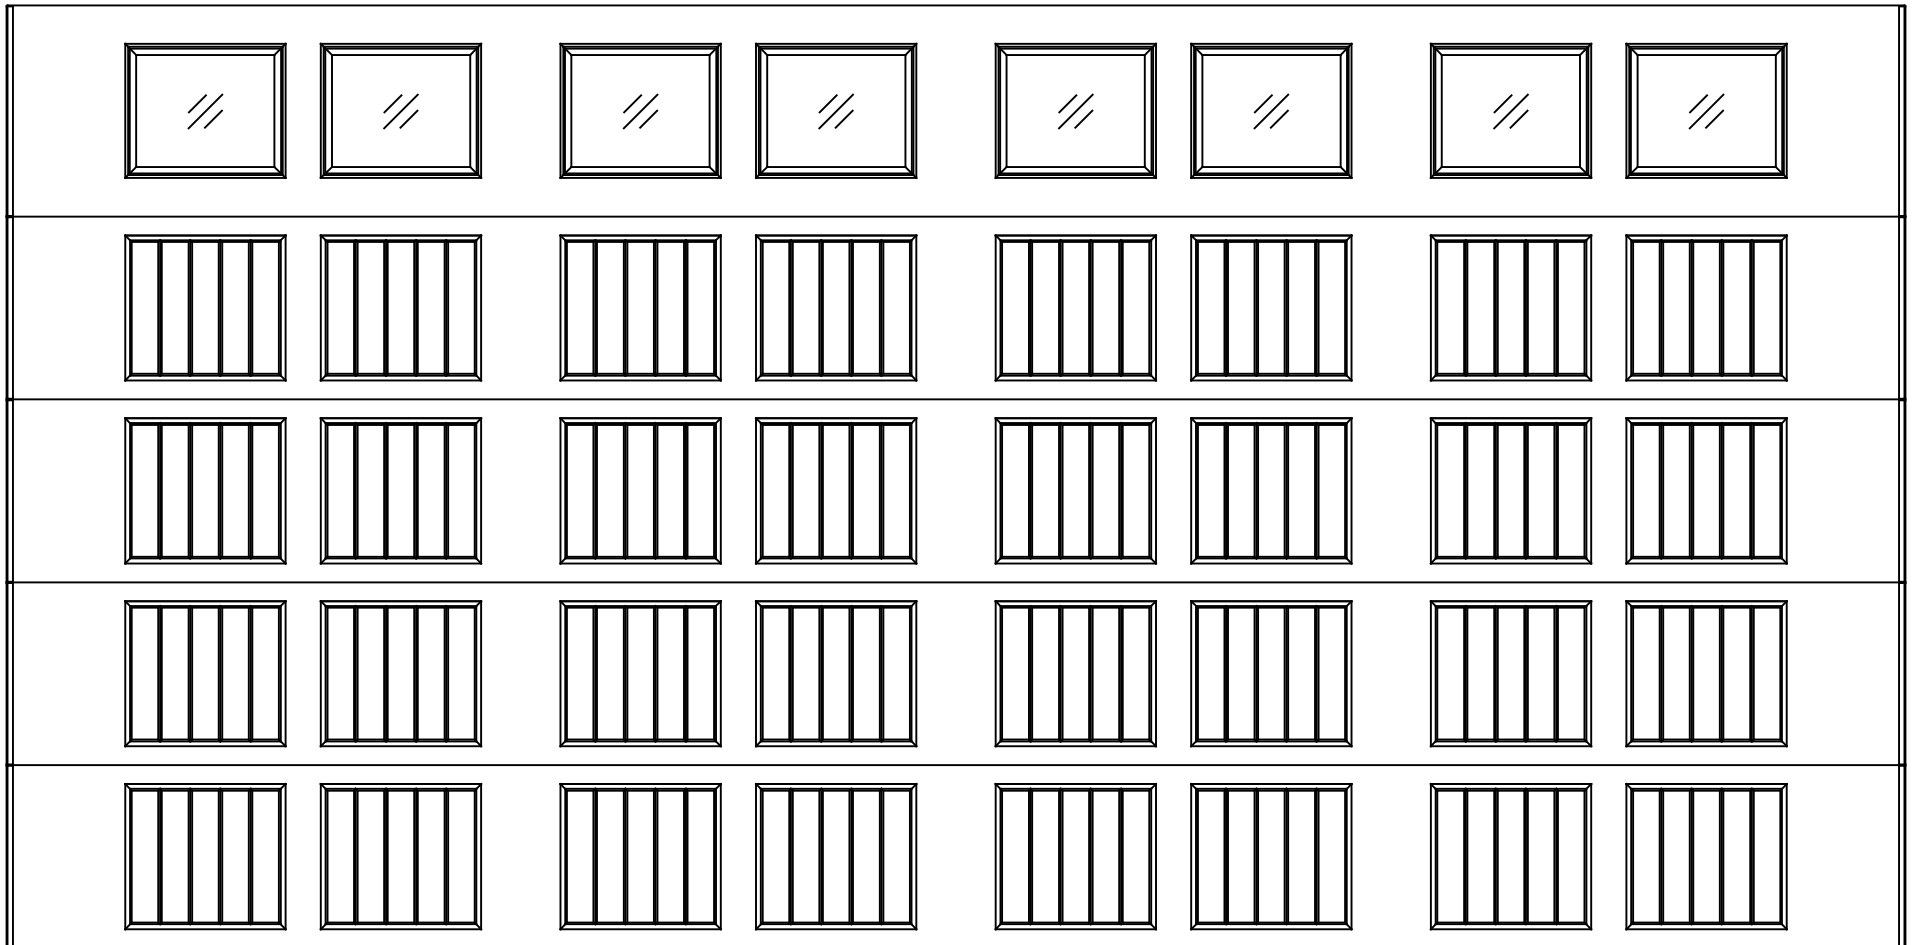

EXTERIOR VIEW

18'0" X 9'0" 8300/8500 SONOMA DESIGN

5 SECTION/ 8 PANEL

STYLELINE I TOP SECTION

(4) 20.8" & (1) 24.0" SECTIONS