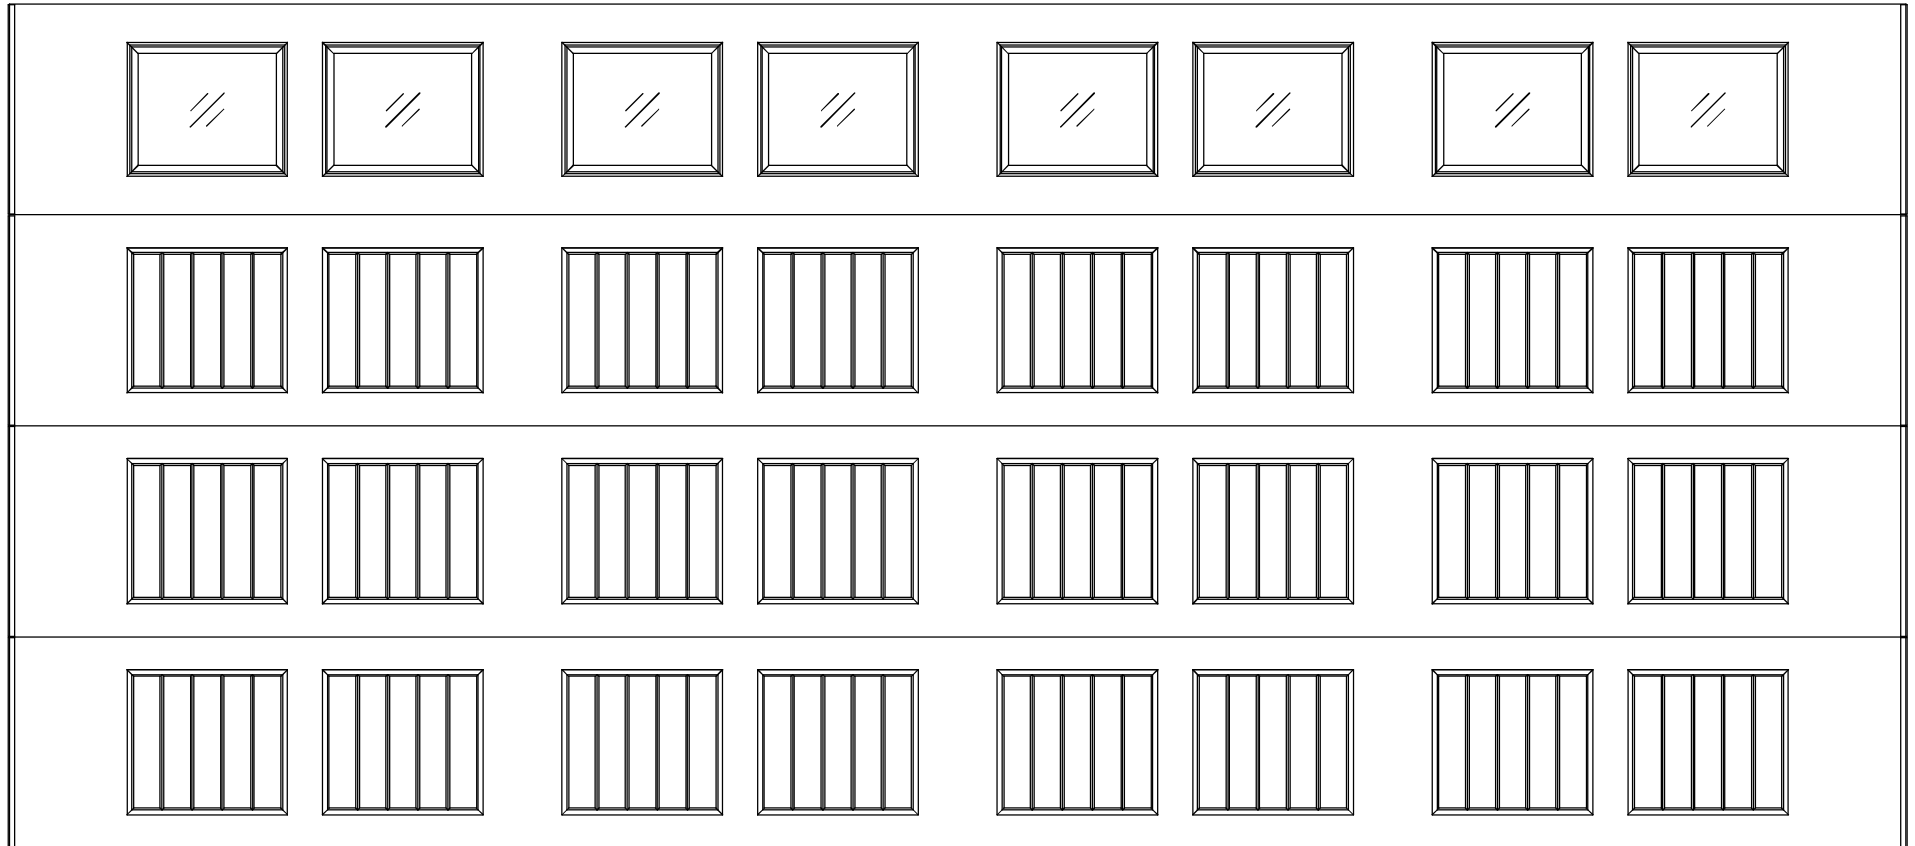

# EXTERIOR VIEW

18'0" X 8'0" 8300/8500 SONOMA DESIGN  
4 SECTION/ 8 PANEL  
STYLELINE I TOP SECTION  
(4) 24.0" SECTIONS