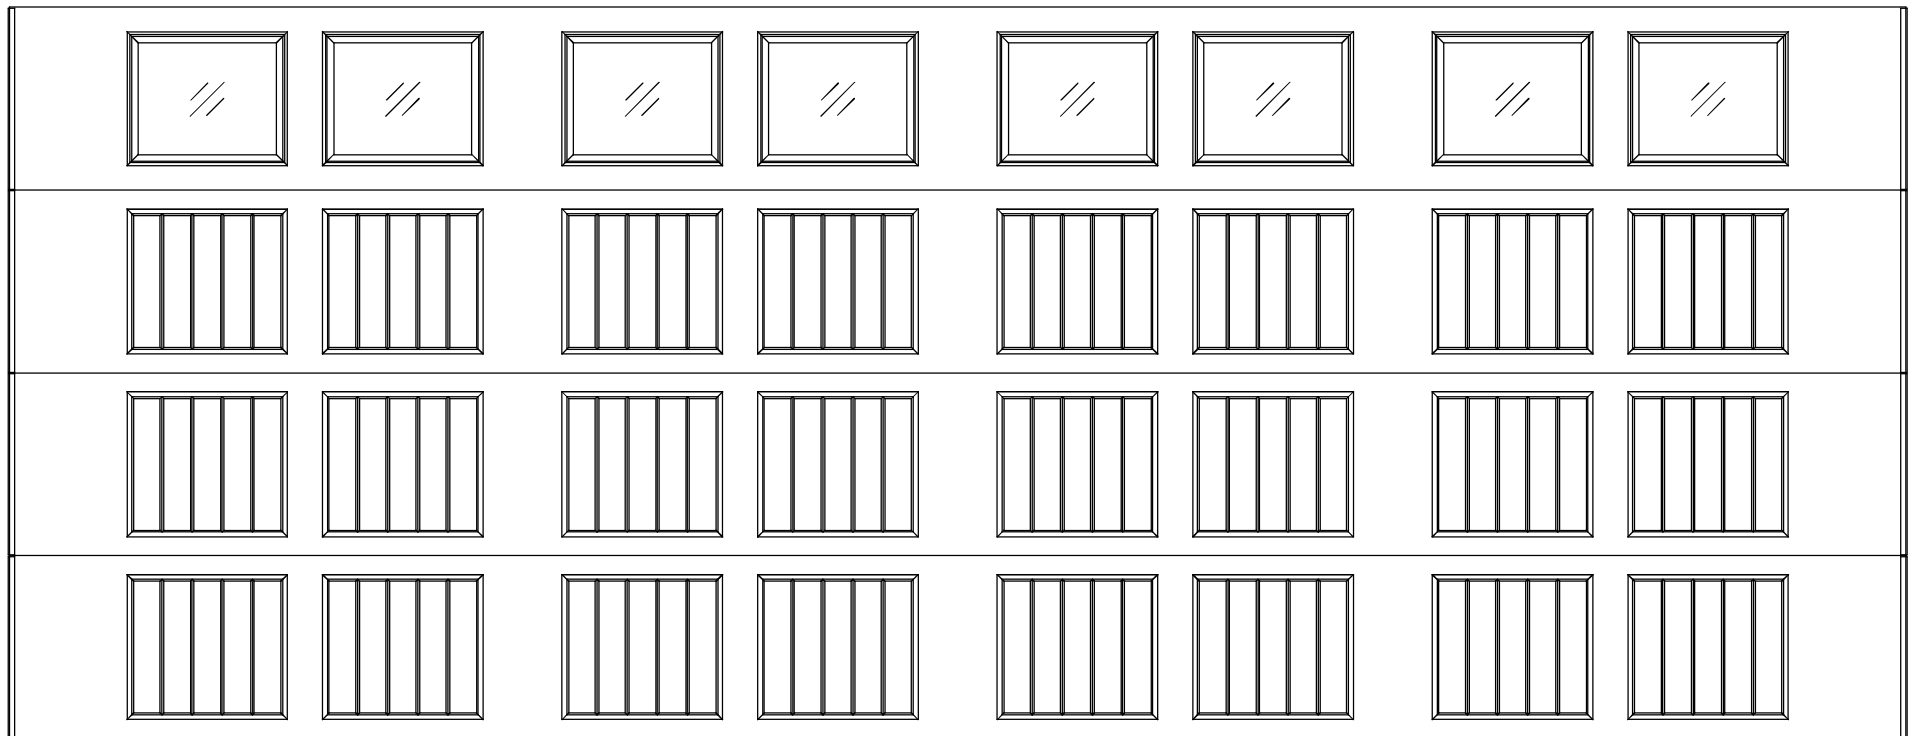

EXTERIOR VIEW

18'0" X 7'0" 8300/8500 SONOMA DESIGN
4 SECTION/ 8 PANEL
STYLELINE I TOP SECTION
(4) 20.8" SECTIONS