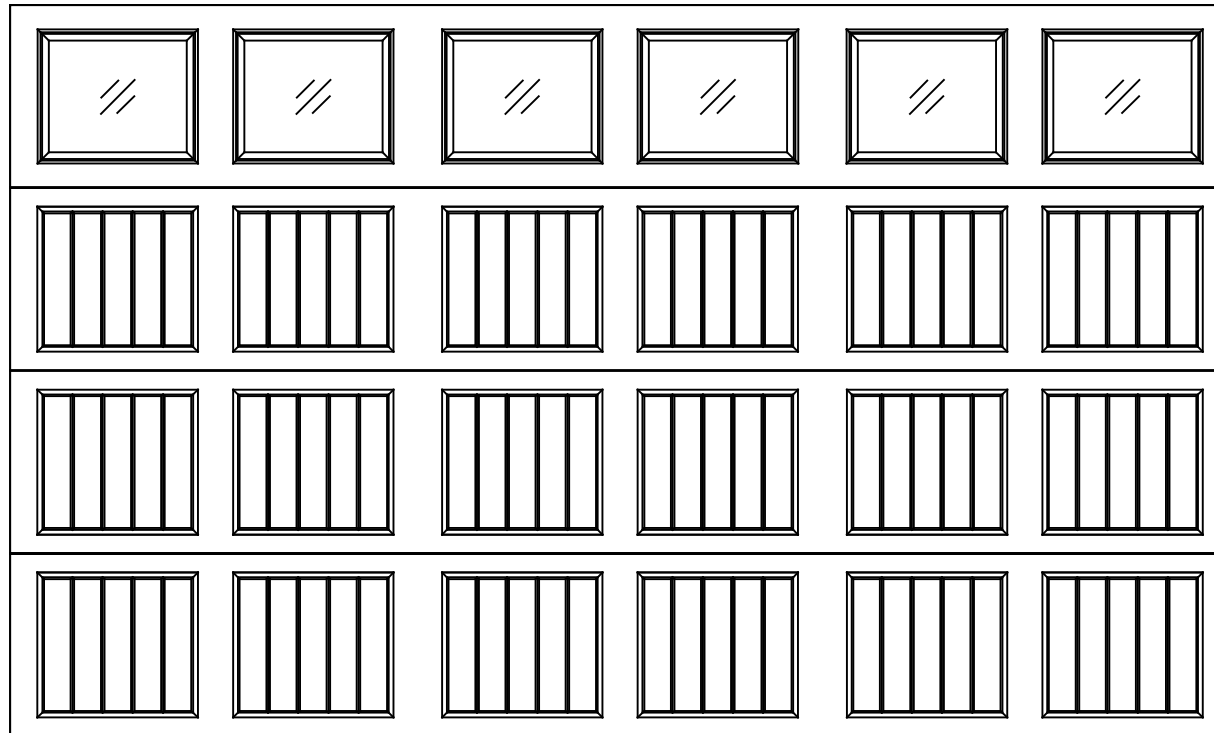

# EXTERIOR VIEW

11'7" x 7' 8300/8500 SONOMA  
4 SECTIONS/6 PANELS  
STYLELINE I TOP SECTION  
(4) 20.8" SECTIONS