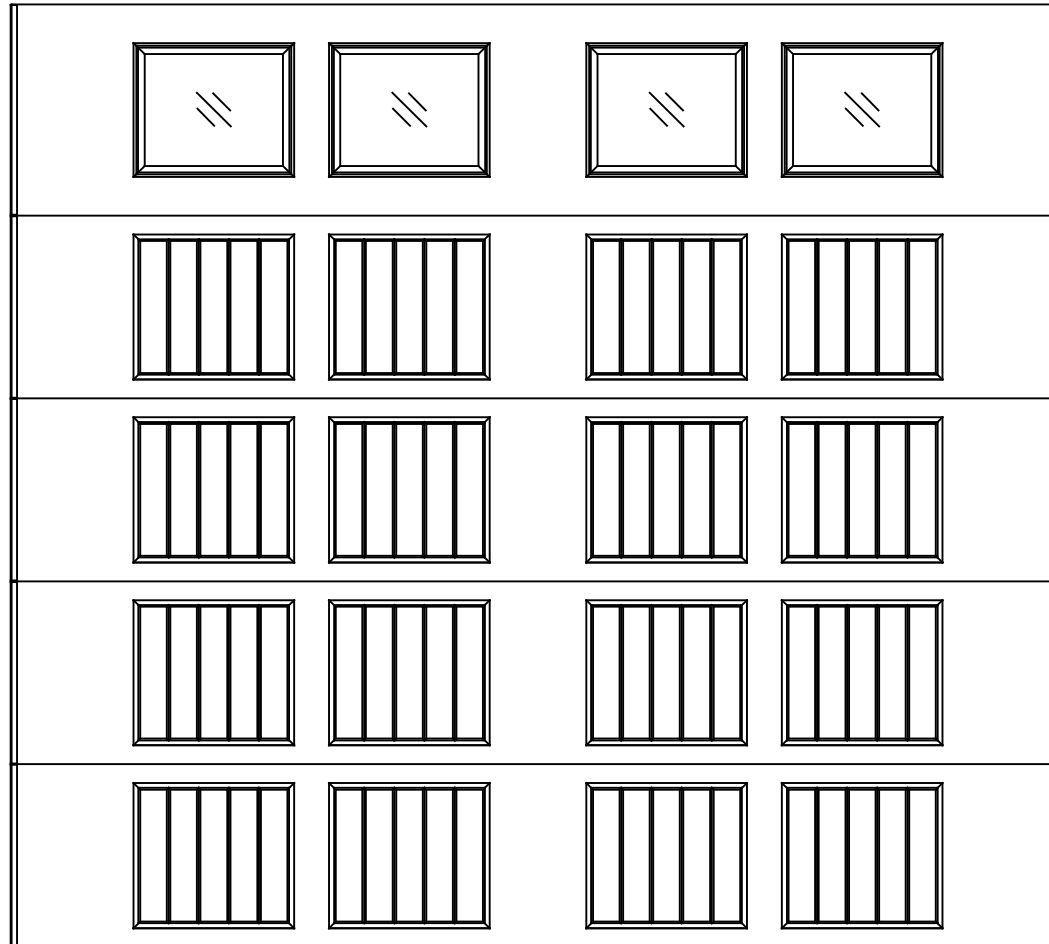

EXTERIOR VIEW

10'0" X 9'0" 8300/8500 SONOMA DESIGN
5 SECTION/ 4 PANEL
STYLELINE I TOP SECTION
(4) 20.8" & (1) 24.0" SECTIONS