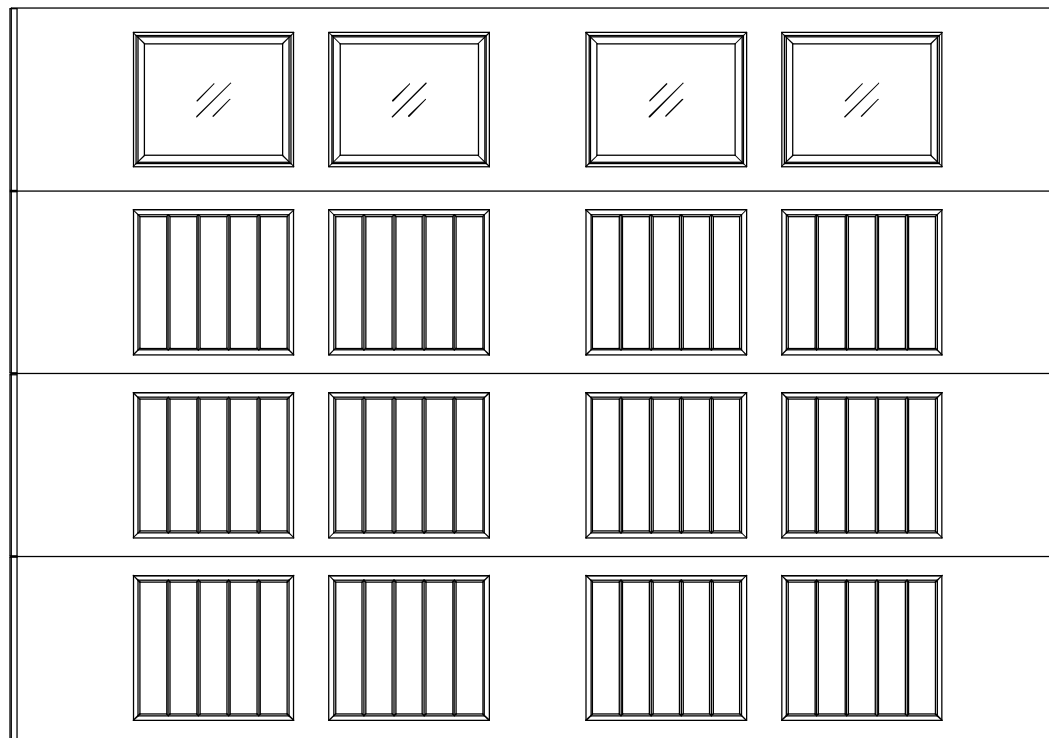

EXTERIOR VIEW

10'0" X 7'0" 8300/8500 SONOMA DESIGN
4 SECTION/ 4 PANEL
STYLELINE I TOP SECTION
(4) 20.8" SECTIONS