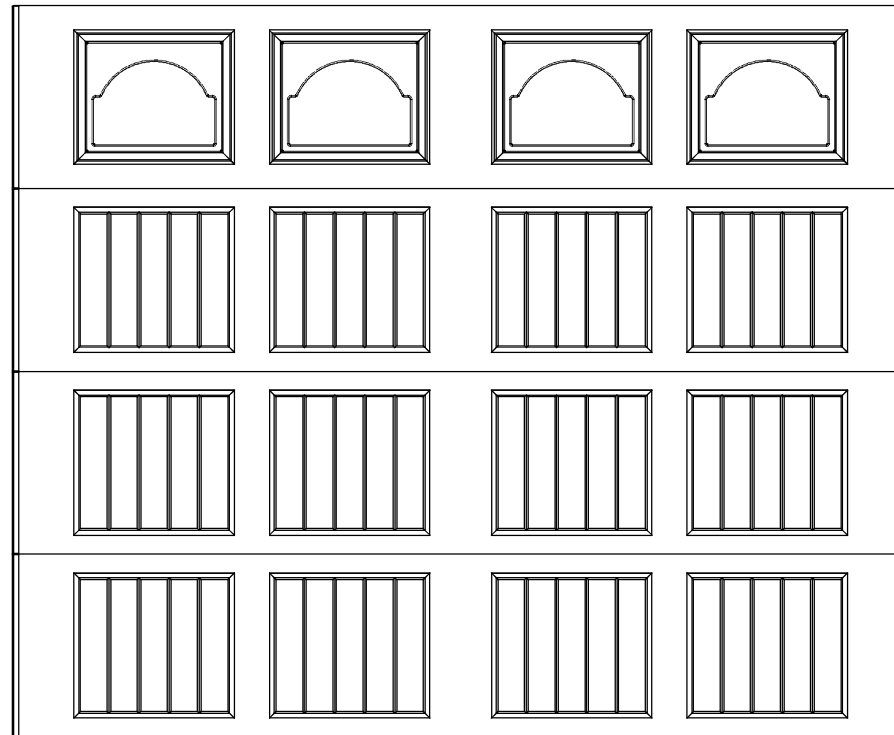

EXTERIOR VIEW

8'6" X 7'0" 8300/8500 SONOMA DESIGN
4 SECTION/ 4 PANEL
CATHEDRAL I TOP SECTION
(4) 20.8" SECTIONS