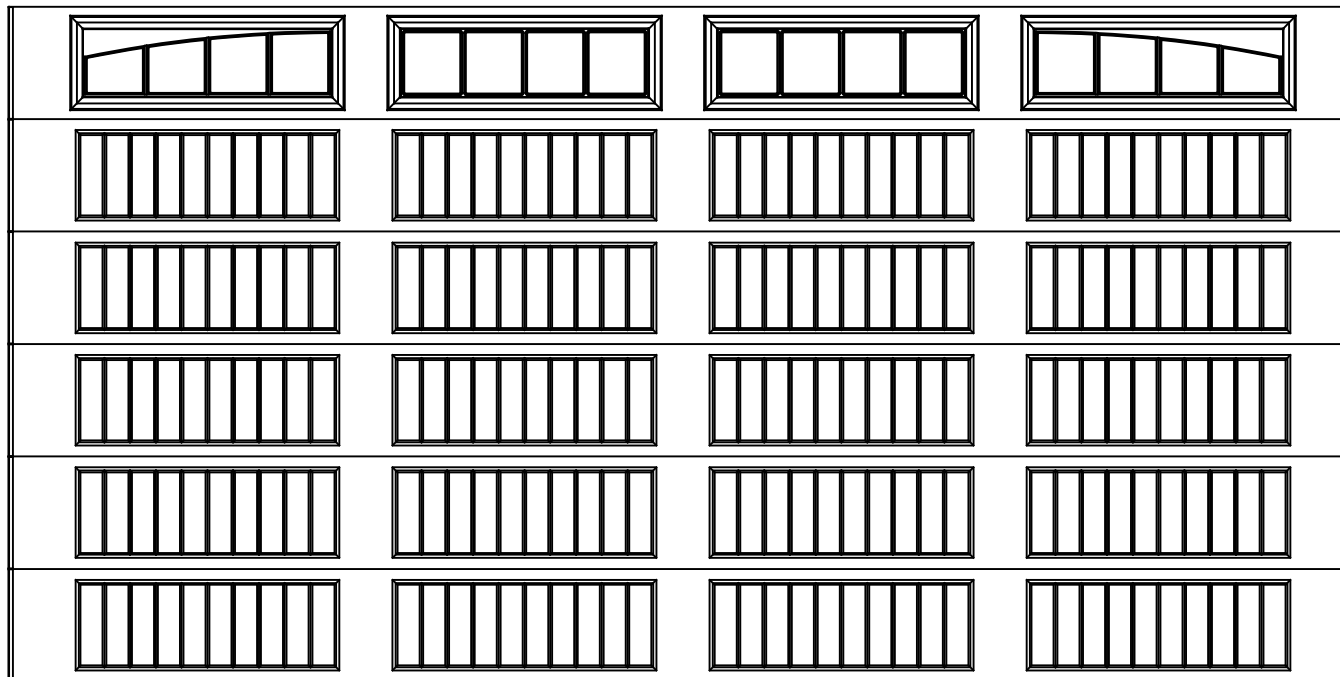

EXTERIOR VIEW

18'0" X 9'0" 8300 SONOMA RANCH DESIGN
6 SECTION/4 PANEL
SINGLE WYNDBRIDGE IV TOP SECTION SHOWN
(6) 18.0" SECTIONS