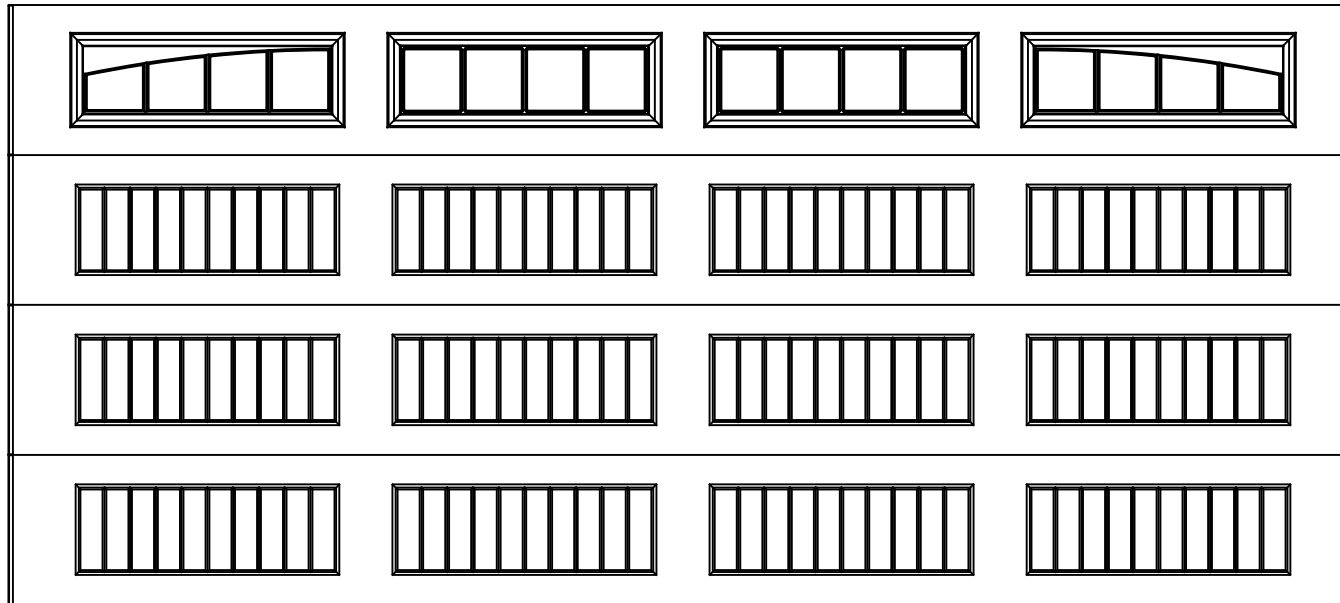

# EXTERIOR VIEW

18'0" X 8'0" 8300 SONOMA RANCH DESIGN  
4 SECTION/2 PANEL  
SINGLE WYNDBRIDGE IV TOP SECTION SHOWN  
(4) 24.0" SECTIONS