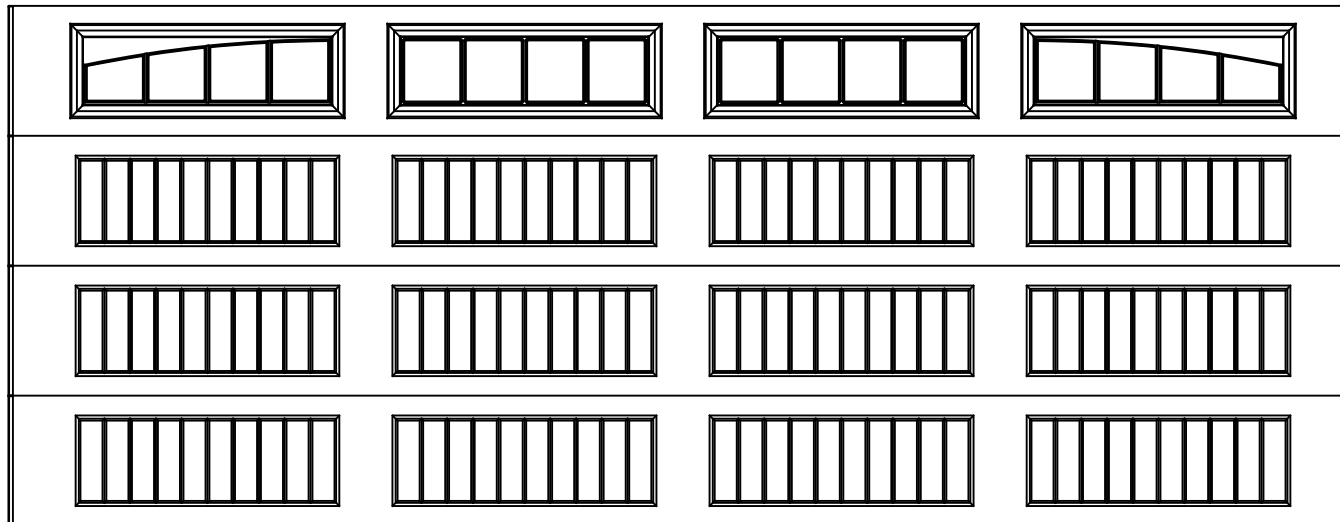

EXTERIOR VIEW

18'0" X 7'0" 8300 SONOMA RANCH DESIGN
4 SECTION/4 PANEL
SINGLE WYNDBRIDGE IV TOP SECTION SHOWN
(4) 20.8" SECTIONS