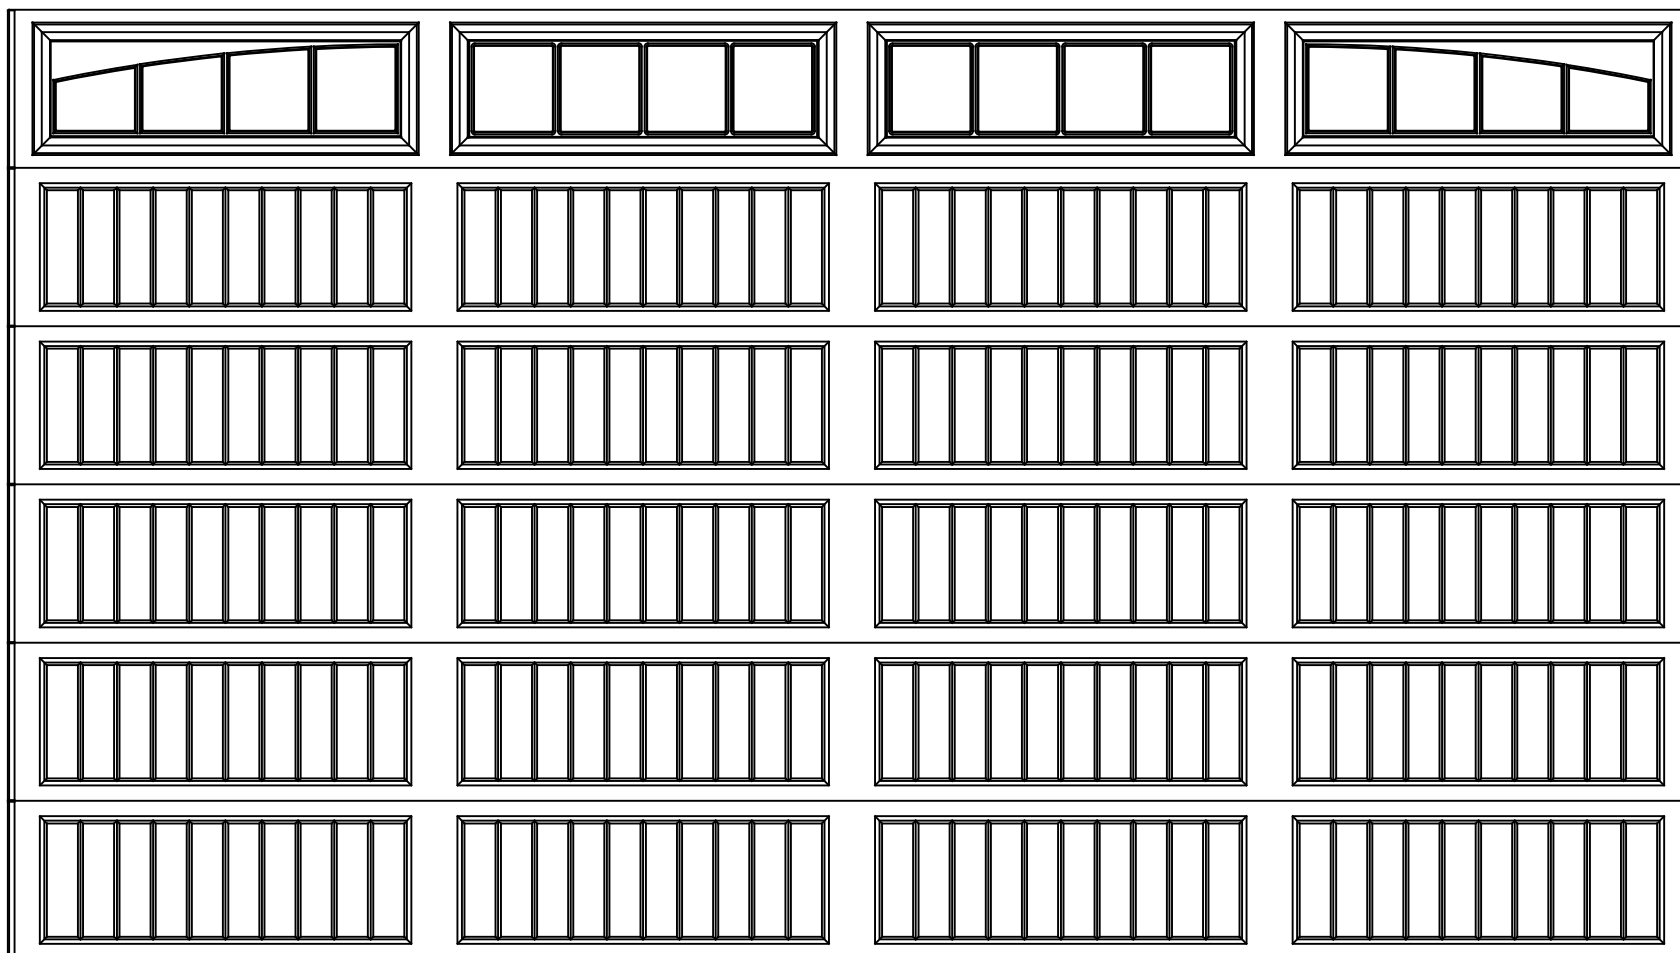

EXTERIOR VIEW

16'0" X 9'0" 8300 SONOMA RANCH DESIGN

6 SECTION/4 PANEL

SINGLE WYNDBRIDGE IV TOP SECTION SHOWN

(6) 18.0" SECTIONS