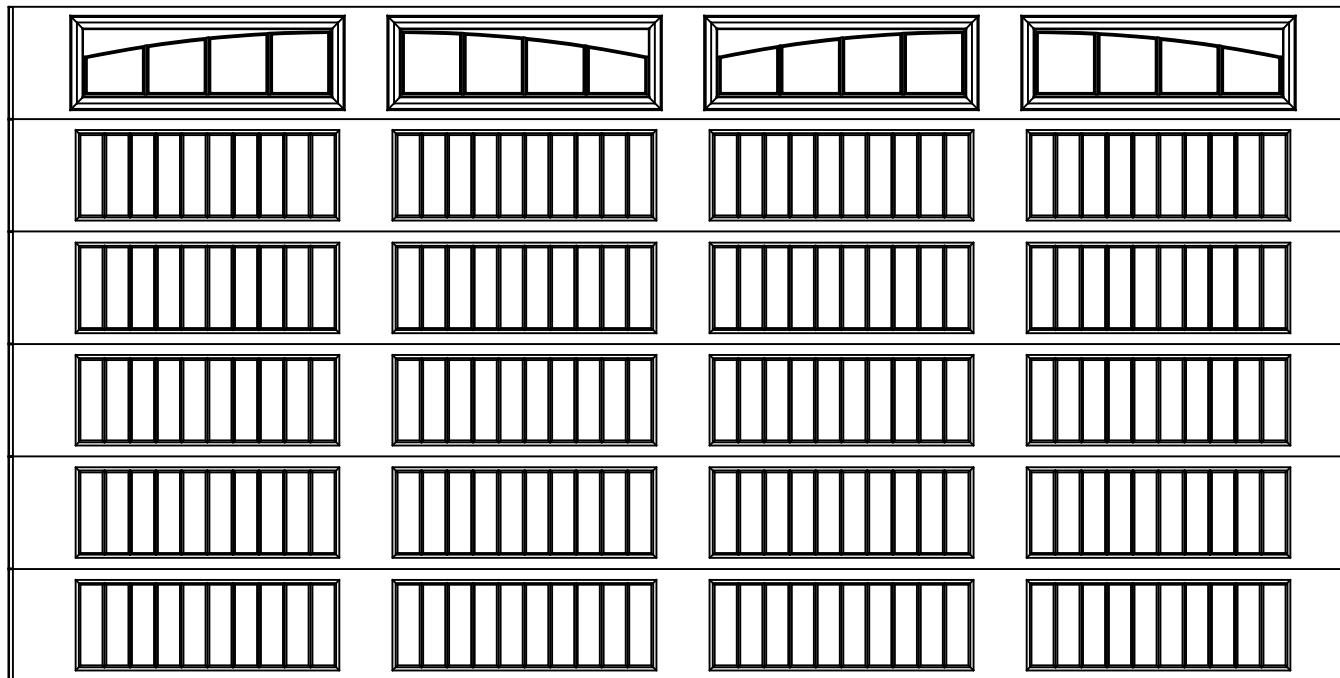

EXTERIOR VIEW

18'0" X 9'0" 8300 SONOMA RANCH DESIGN
6 SECTION/4 PANEL
DOUBLE WYNDBRIDGE IV TOP SECTION SHOWN
(6) 18.0" SECTIONS