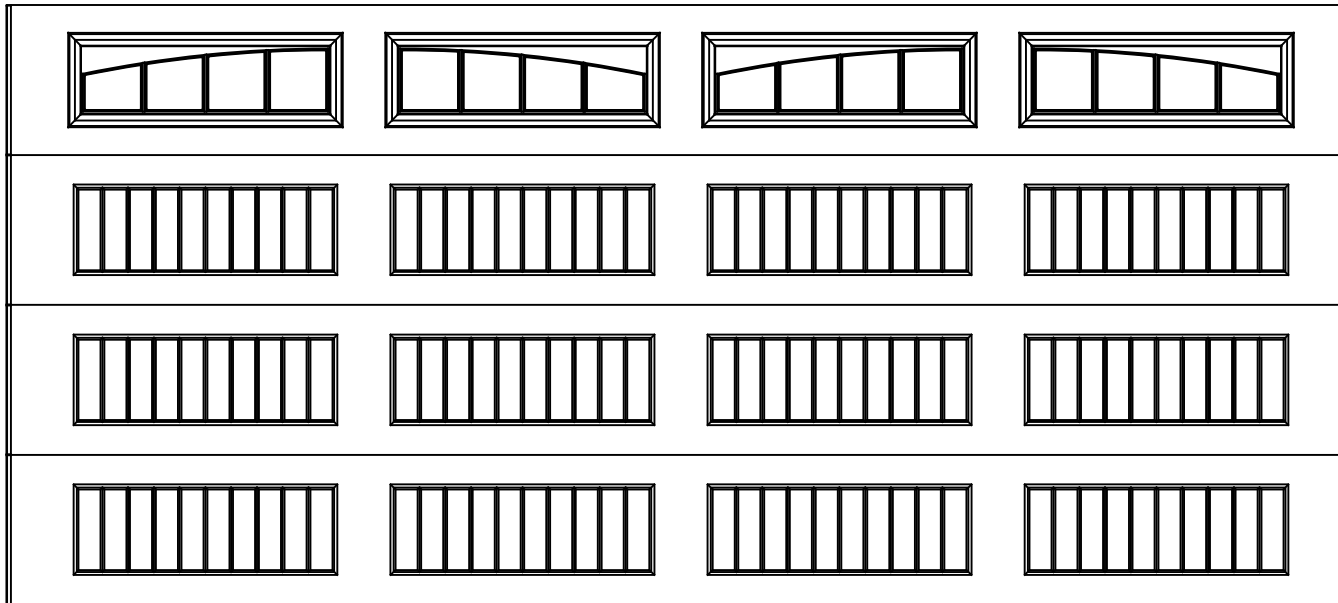

EXTERIOR VIEW

18'0" X 8'0" 8300 SONOMA RANCH DESIGN
4 SECTION/2 PANEL
DOUBLE WYNDBRIDGE IV TOP SECTION SHOWN
(4) 24.0" SECTIONS