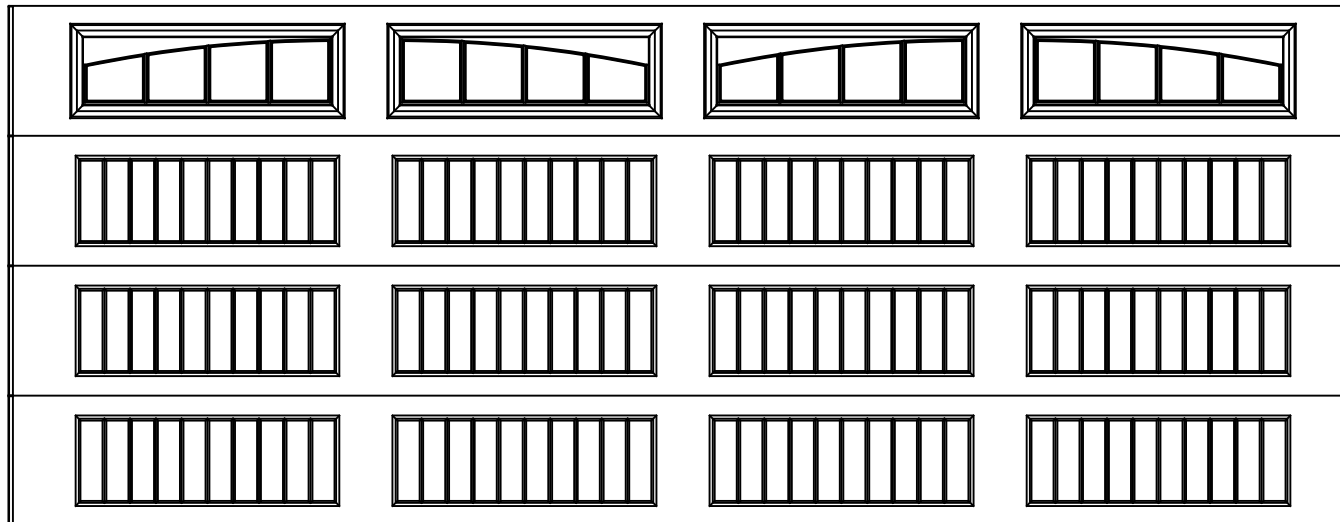

EXTERIOR VIEW

18'0" X 7'0" 8300 SONOMA RANCH DESIGN

4 SECTION/4 PANEL

DOUBLE WYNDBRIDGE IV TOP SECTION SHOWN

(4) 20.8" SECTIONS