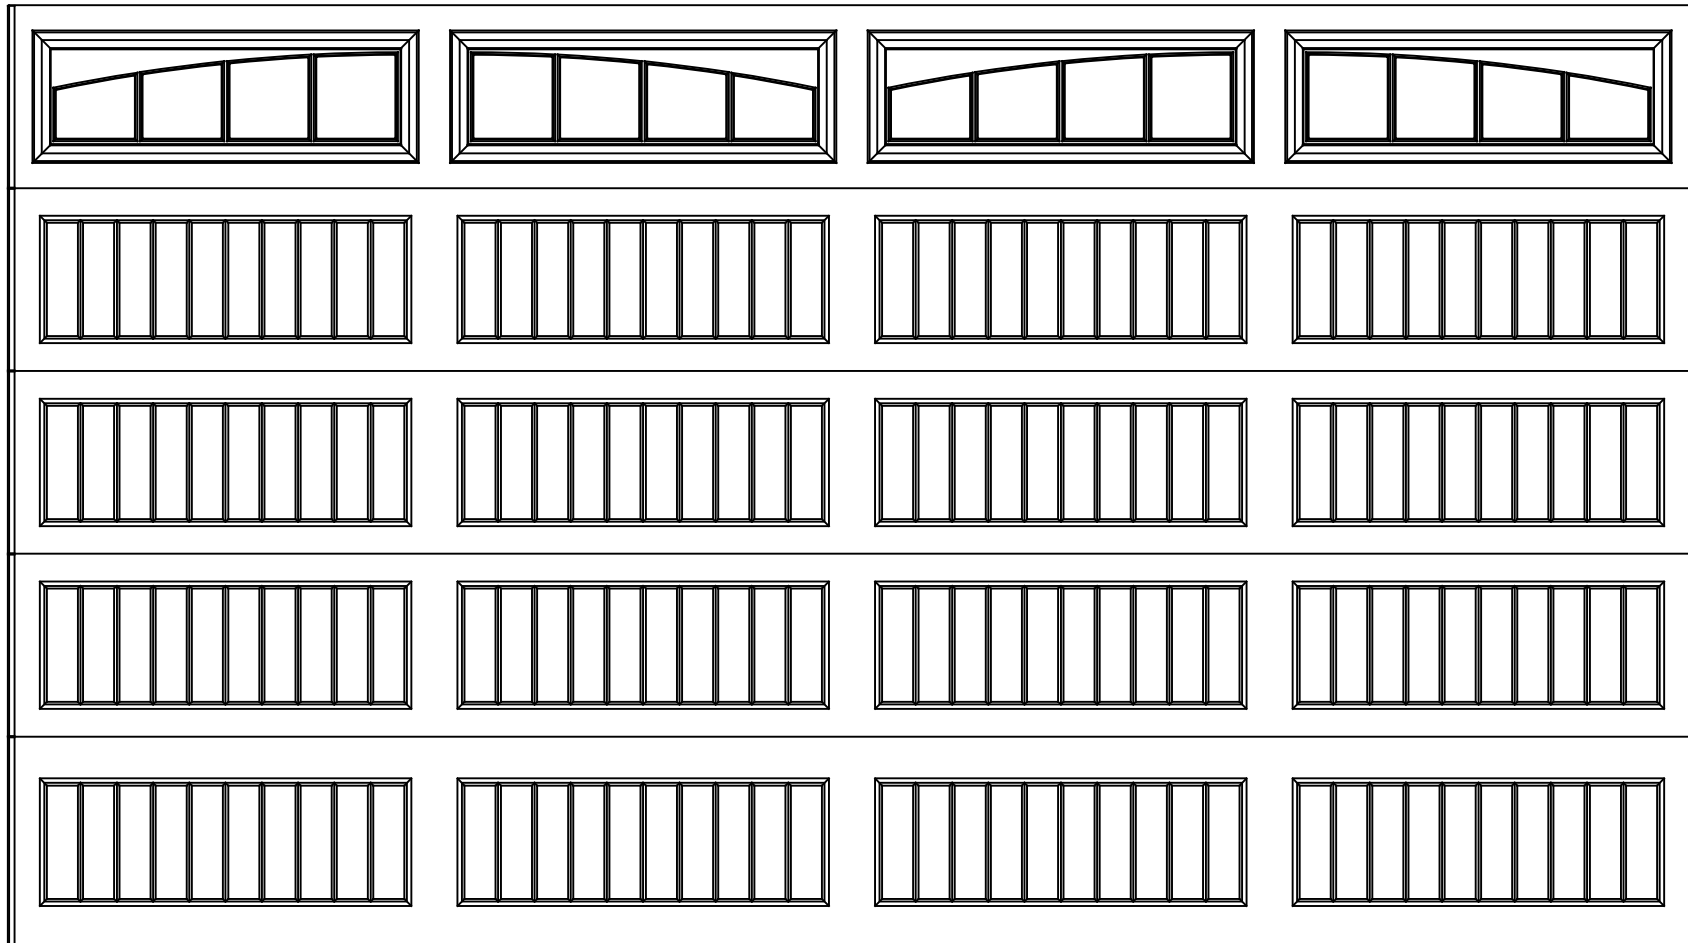

# EXTERIOR VIEW

16'0" X 9'0" 8300 SONOMA RANCH DESIGN

5 SECTION/4 PANEL

DOUBLE WYNDBRIDGE IV TOP SECTION SHOWN

(4) 20.8" & (1) 24.0" SECTIONS