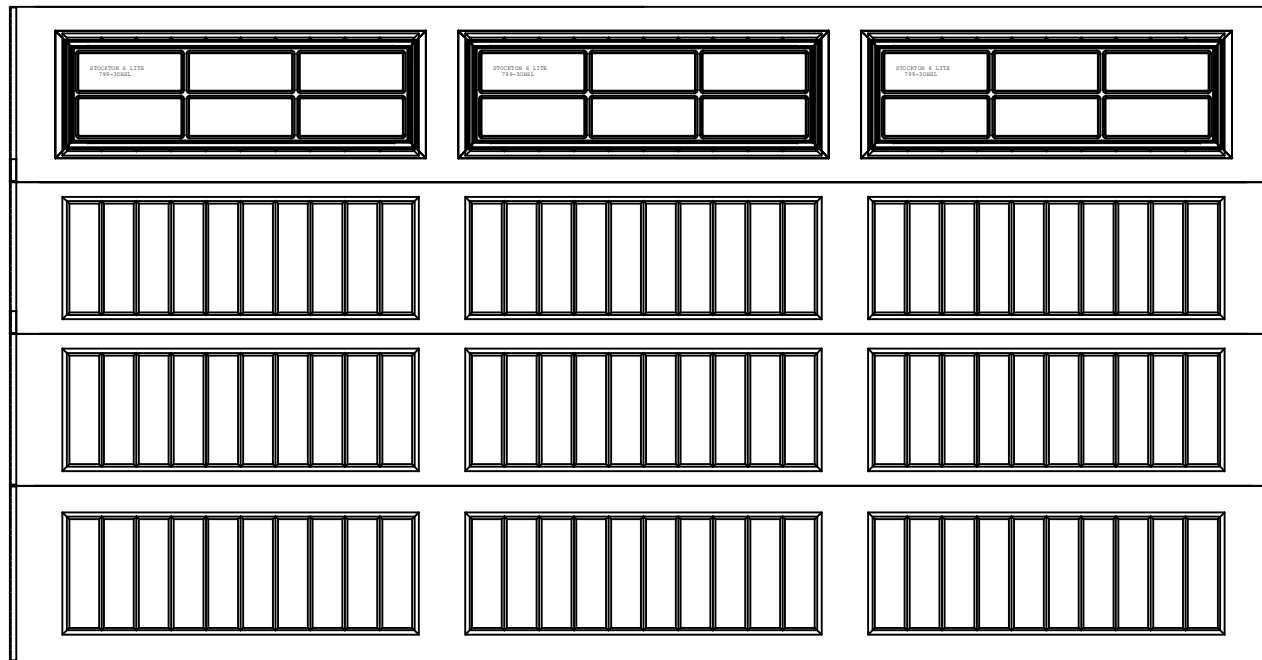

12'6" x 6'6" 8300 SONOMA RANCH

4 SECTION/3 PANEL

STOCKTON IV 6LITE TOP SECTION SHOWN

CONSISTS OF (2) 20.8" & (2) 18.0" SECTIONS