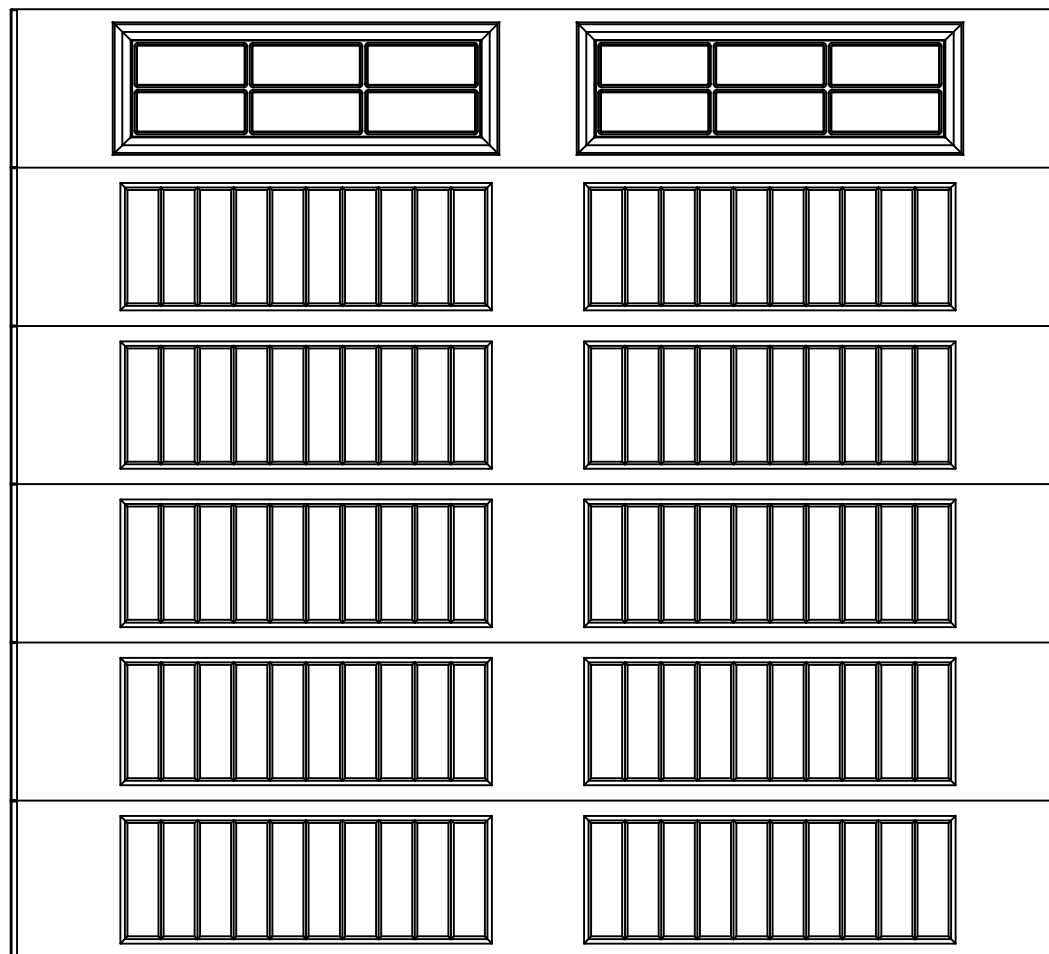

EXTERIOR VIEW

10'0" X 9'0" 8300 SONOMA RANCH DESIGN
6 SECTION/2 PANEL
STOCKTON IV 6 LITE TOP SECTION SHOWN
(6) 18.0" SECTIONS