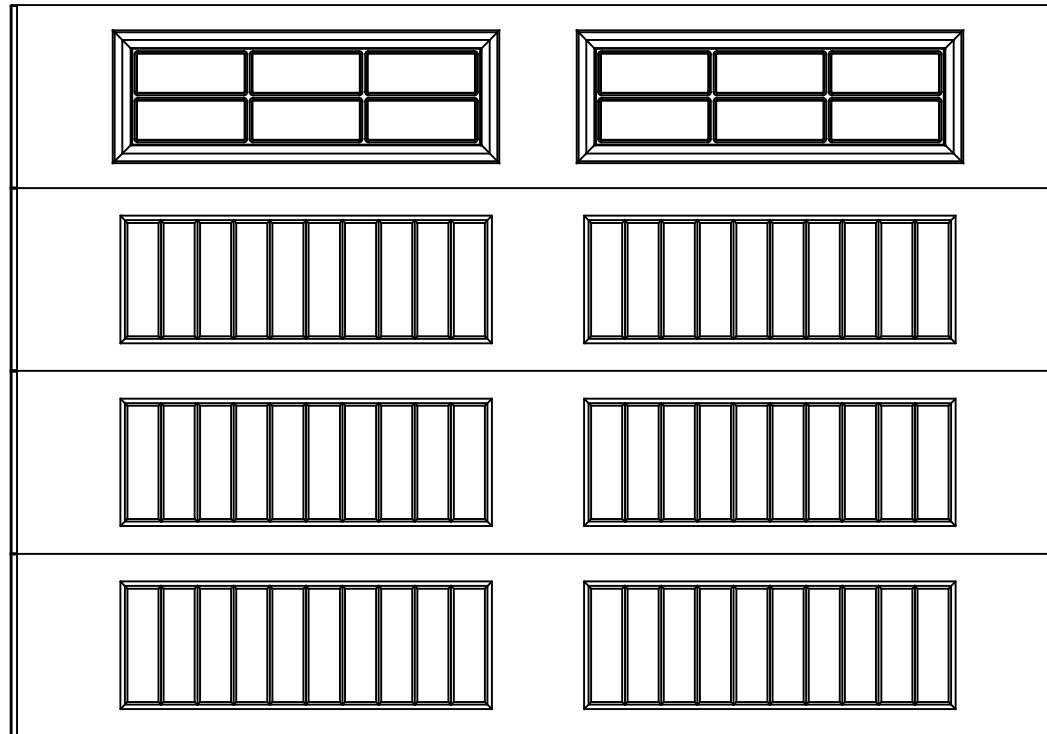

# EXTERIOR VIEW

10'0" X 7'0" 8300 SONOMA RANCH DESIGN

4 SECTION/2 PANEL

STOCKTON IV 6 LITE TOP SECTION SHOWN

(4) 20.8" SECTIONS