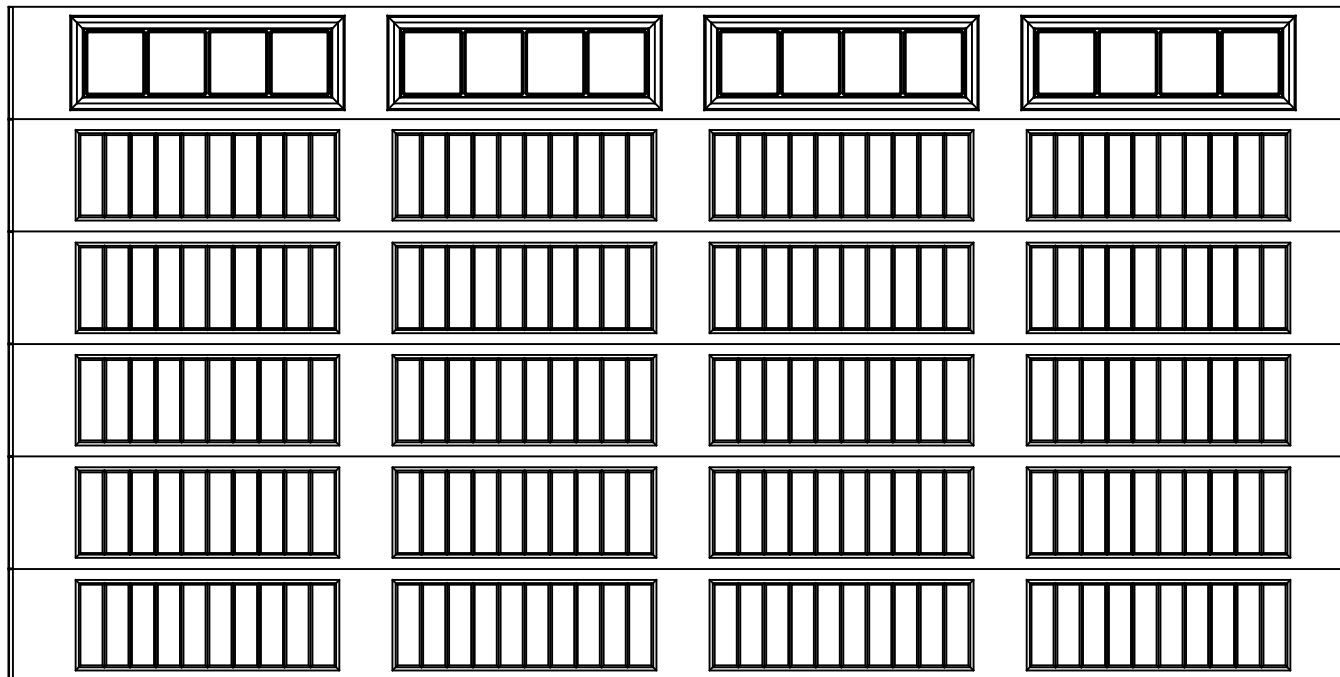

EXTERIOR VIEW

18'0" X 9'0" 8300 SONOMA RANCH DESIGN

6 SECTION/4 PANEL

STOCKBRIDGE IV 4 LITE TOP SECTION SHOWN

(6) 18.0" SECTIONS