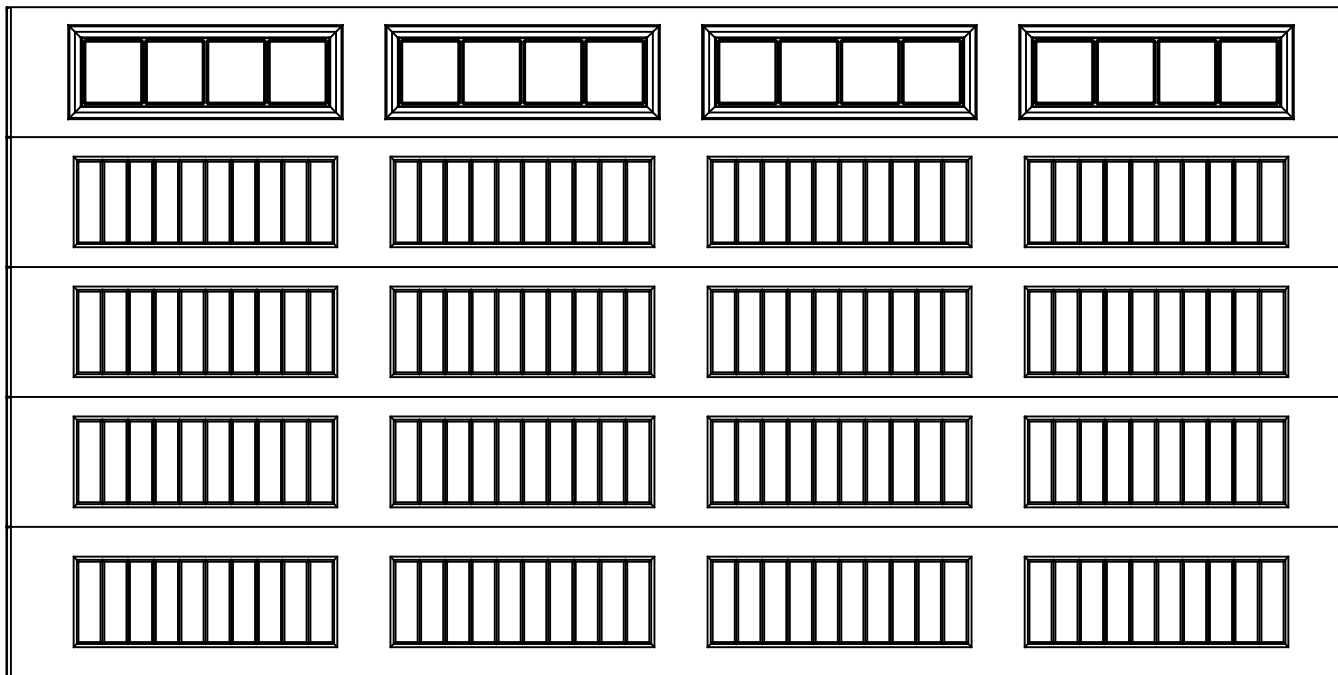

# EXTERIOR VIEW

18'0" X 9'0" 8300 SONOMA RANCH DESIGN

5 SECTION/4 PANEL

STOCKBRIDGE IV 4 LITE TOP SECTION SHOWN

(4) 20.8" & (1) 24.0" SECTIONS