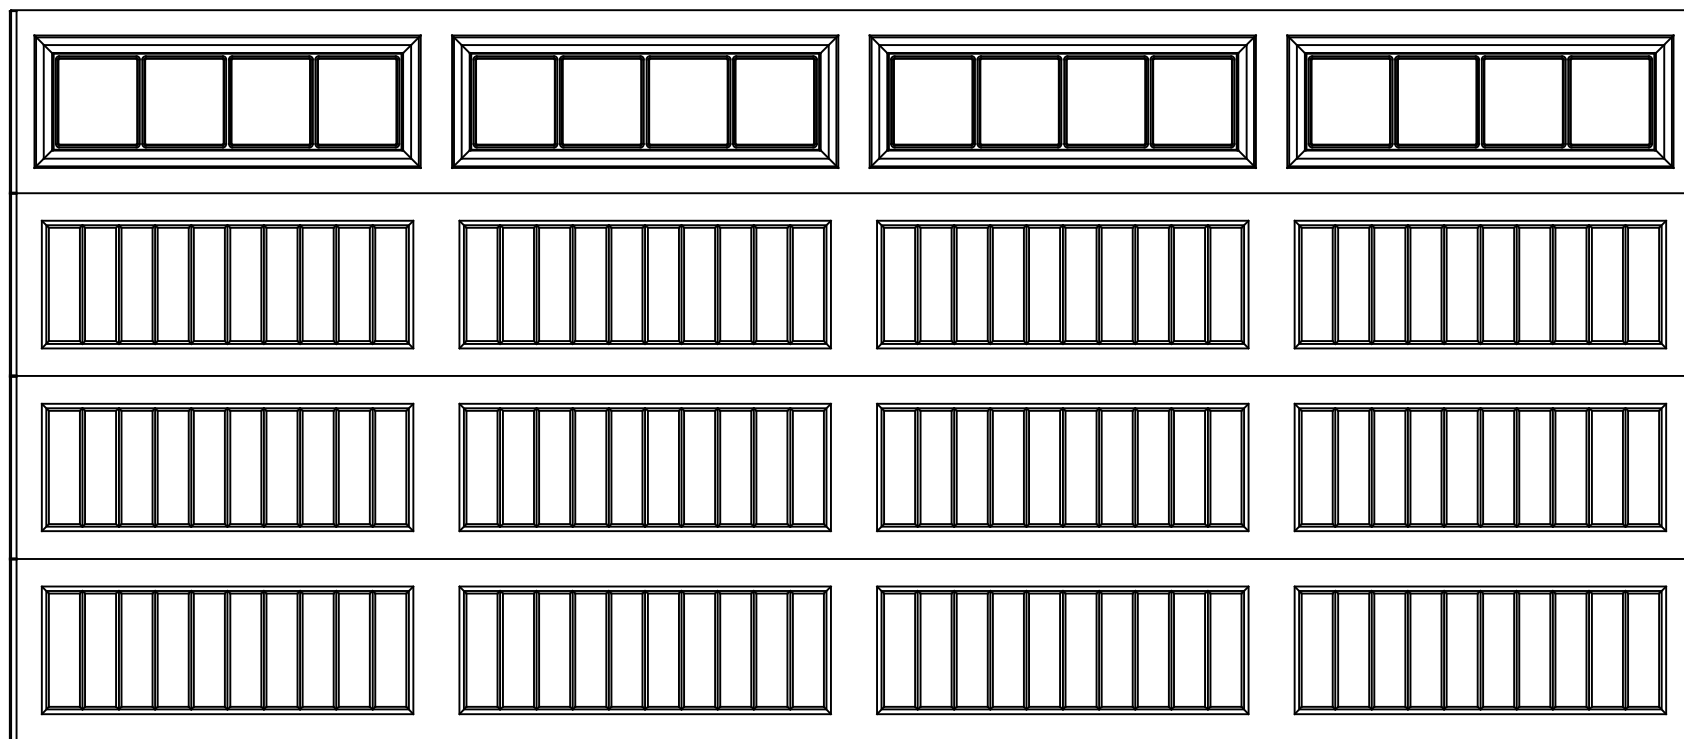

EXTERIOR VIEW

16'0" X 7'0" 8300 SONOMA RANCH DESIGN

4 SECTION/4 PANEL

STOCKBRIDGE IV 4 LITE TOP SECTION SHOWN

(4) 20.8" SECTIONS