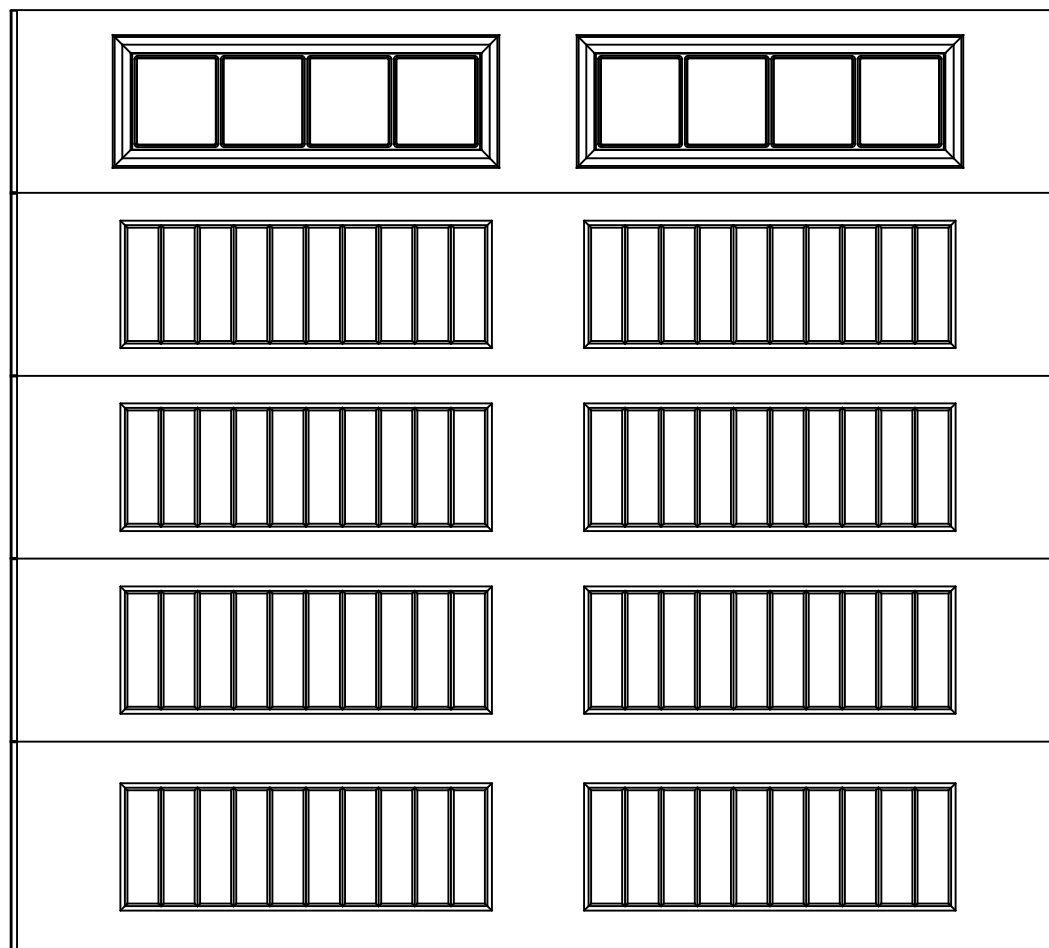

# EXTERIOR VIEW

10'0" X 9'0" 8300 SONOMA RANCH DESIGN

5 SECTION/2 PANEL

STOCKBRIDGE IV 4 LITE TOP SECTION SHOWN

(4) 20.8" & (1) 24.0" SECTIONS