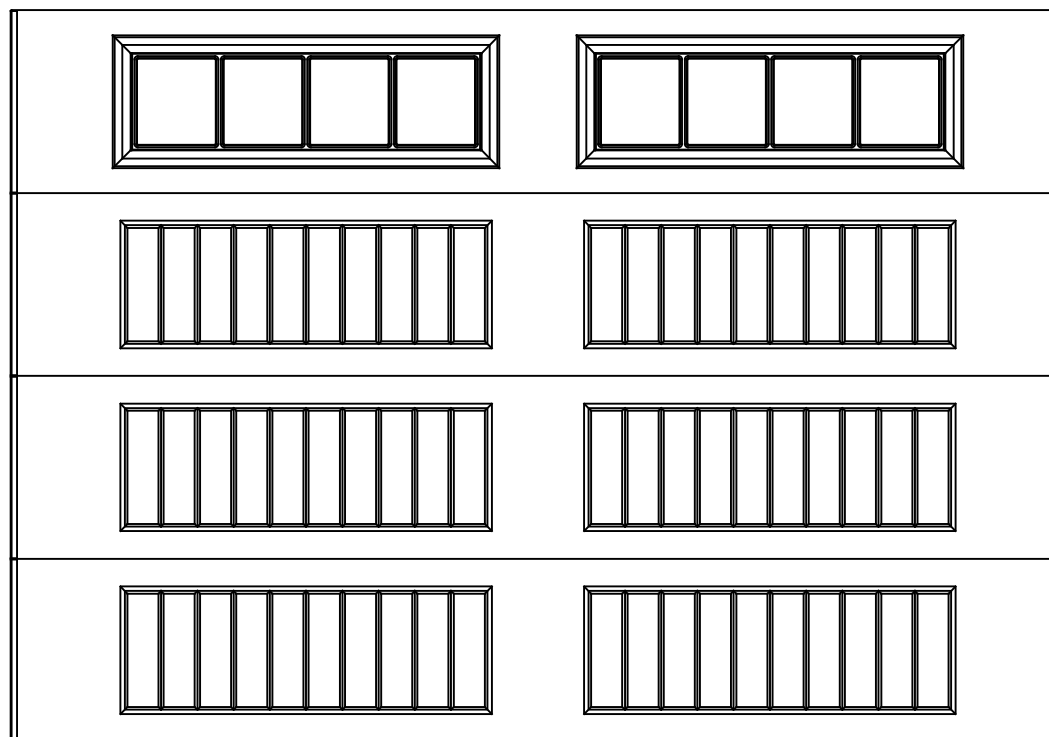

EXTERIOR VIEW

10'0" X 7'0" 8300 SONOMA RANCH DESIGN
4 SECTION/2 PANEL
STOCKBRIDGE IV 4 LITE TOP SECTION SHOWN
(4) 20.8" SECTIONS