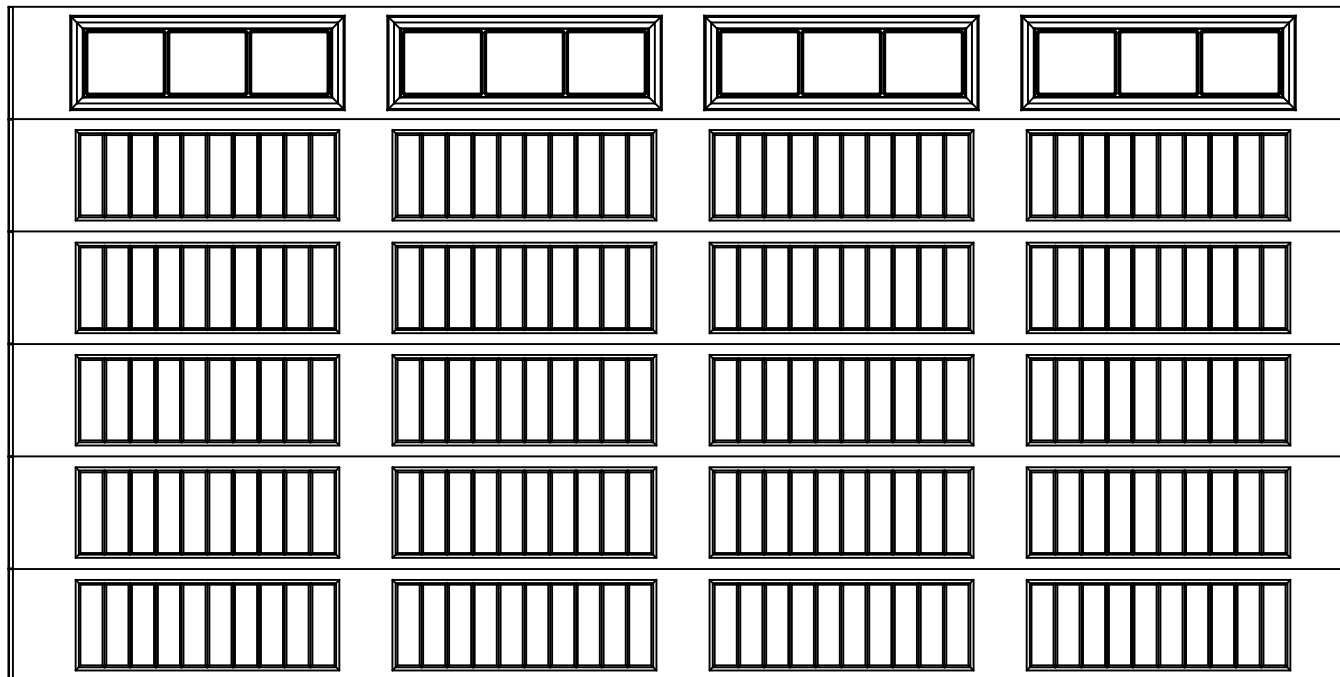

EXTERIOR VIEW

18'0" X 9'0" 8300 SONOMA RANCH DESIGN

6 SECTION/4 PANEL

STOCKBRIDGE IV 3 LITE TOP SECTION SHOWN

(6) 18.0" SECTIONS