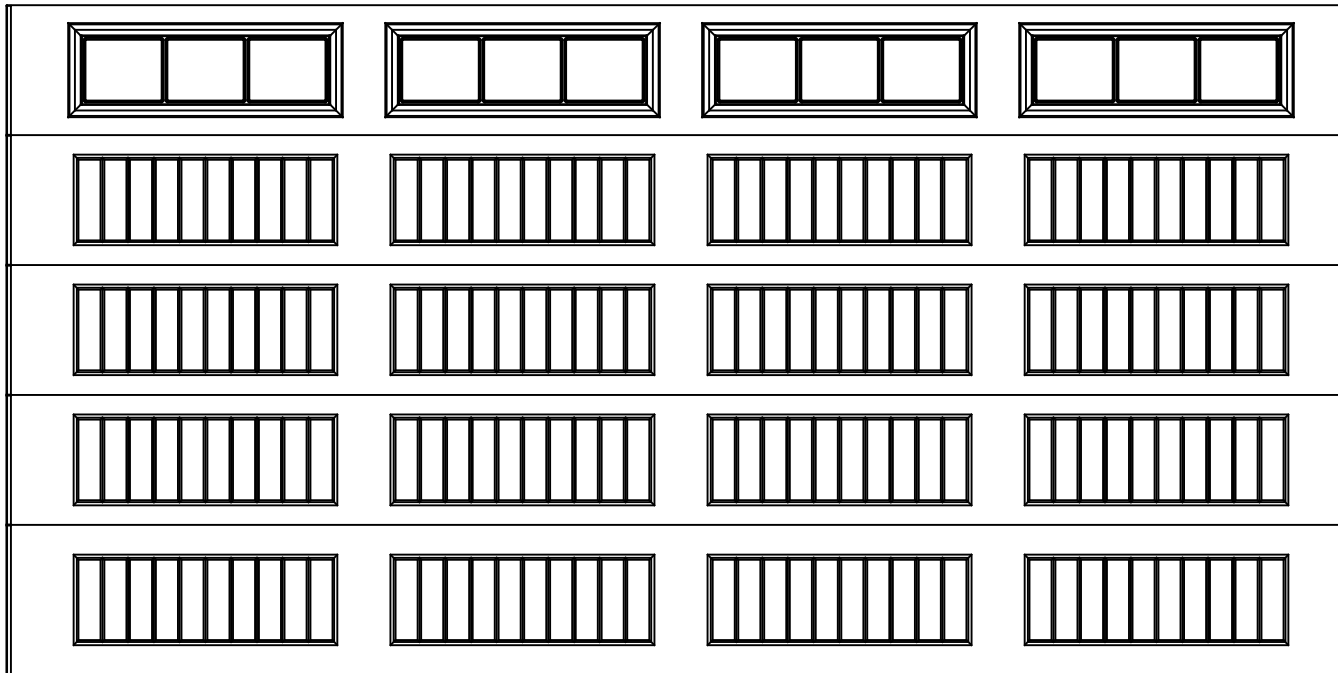

# EXTERIOR VIEW

18'0" X 9'0" 8300 SONOMA RANCH DESIGN

5 SECTION/4 PANEL

STOCKBRIDGE IV 3 LITE TOP SECTION SHOWN

(4) 20.8" & (1) 24.0" SECTIONS