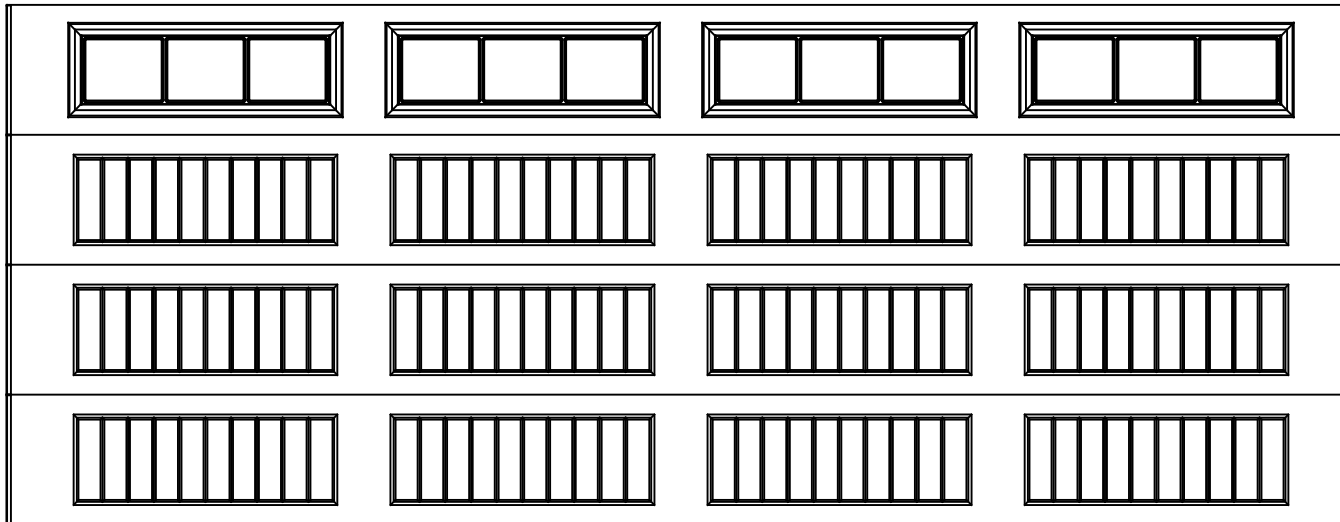

# EXTERIOR VIEW

18'0" X 7'0" 8300 SONOMA RANCH DESIGN

4 SECTION/4 PANEL

STOCKBRIDGE IV 3 LITE TOP SECTION SHOWN

(4) 20.8" SECTIONS