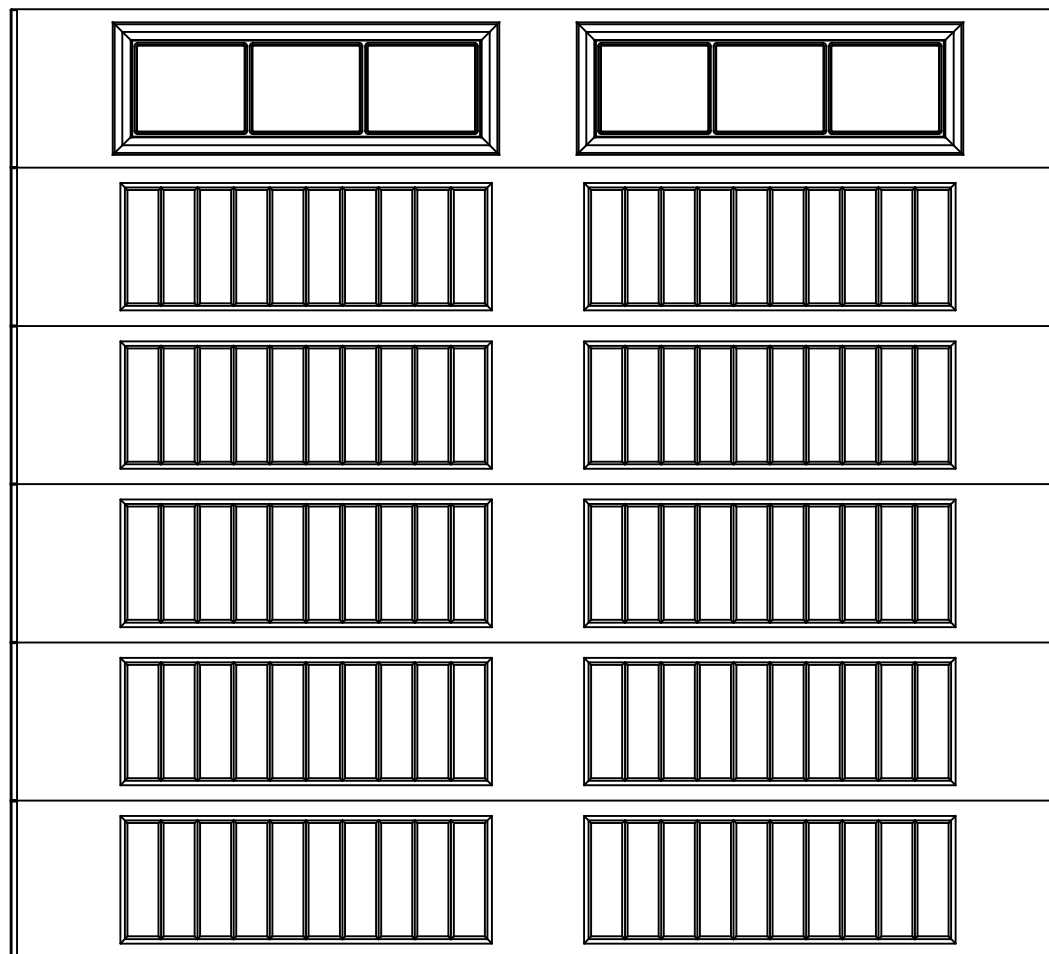

EXTERIOR VIEW

10'0" X 9'0" 8300 SONOMA RANCH DESIGN
6 SECTION/2 PANEL
STOCKBRIDGE IV 3 LITE TOP SECTION SHOWN
(6) 18.0" SECTIONS