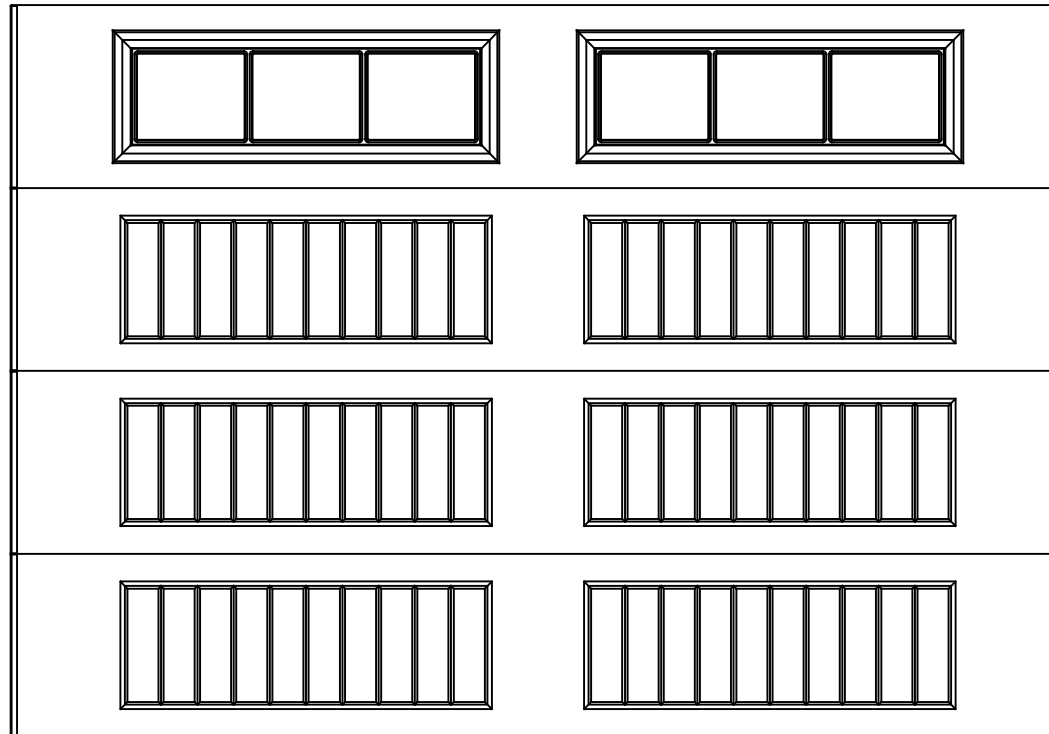

EXTERIOR VIEW

10'0" X 7'0" 8300 SONOMA RANCH DESIGN
4 SECTION/2 PANEL
STOCKBRIDGE IV 3 LITE TOP SECTION SHOWN
(4) 20.8" SECTIONS