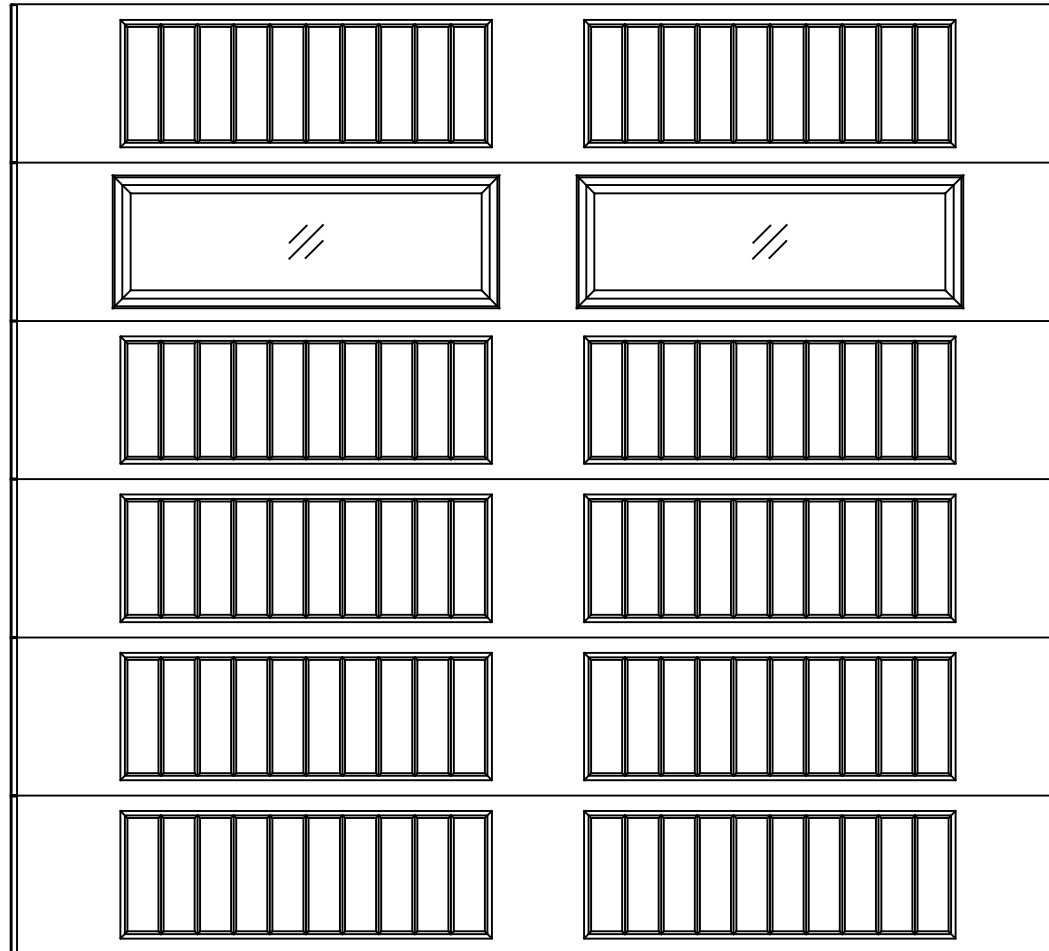

EXTERIOR VIEW

10'0" X 9'0" 8300 SONOMA RANCH DESIGN

6 SECTION/2 PANEL

STYLELINE IV INTERMEDIATE 5 SECTION SHOWN

(6) 18.0" SECTIONS