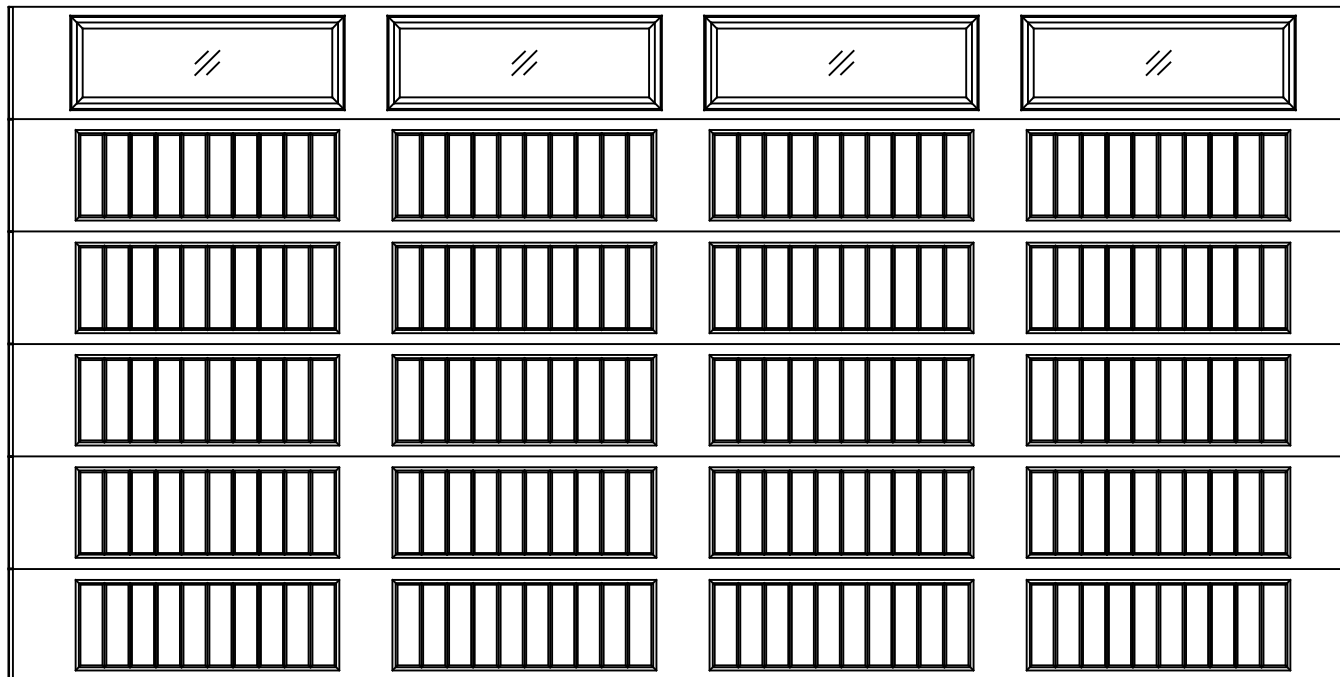

# EXTERIOR VIEW

18'0" X 9'0" 8300 SONOMA RANCH DESIGN  
6 SECTION/4 PANEL  
STYLELINE IV TOP SECTION SHOWN  
(6) 18.0" SECTIONS