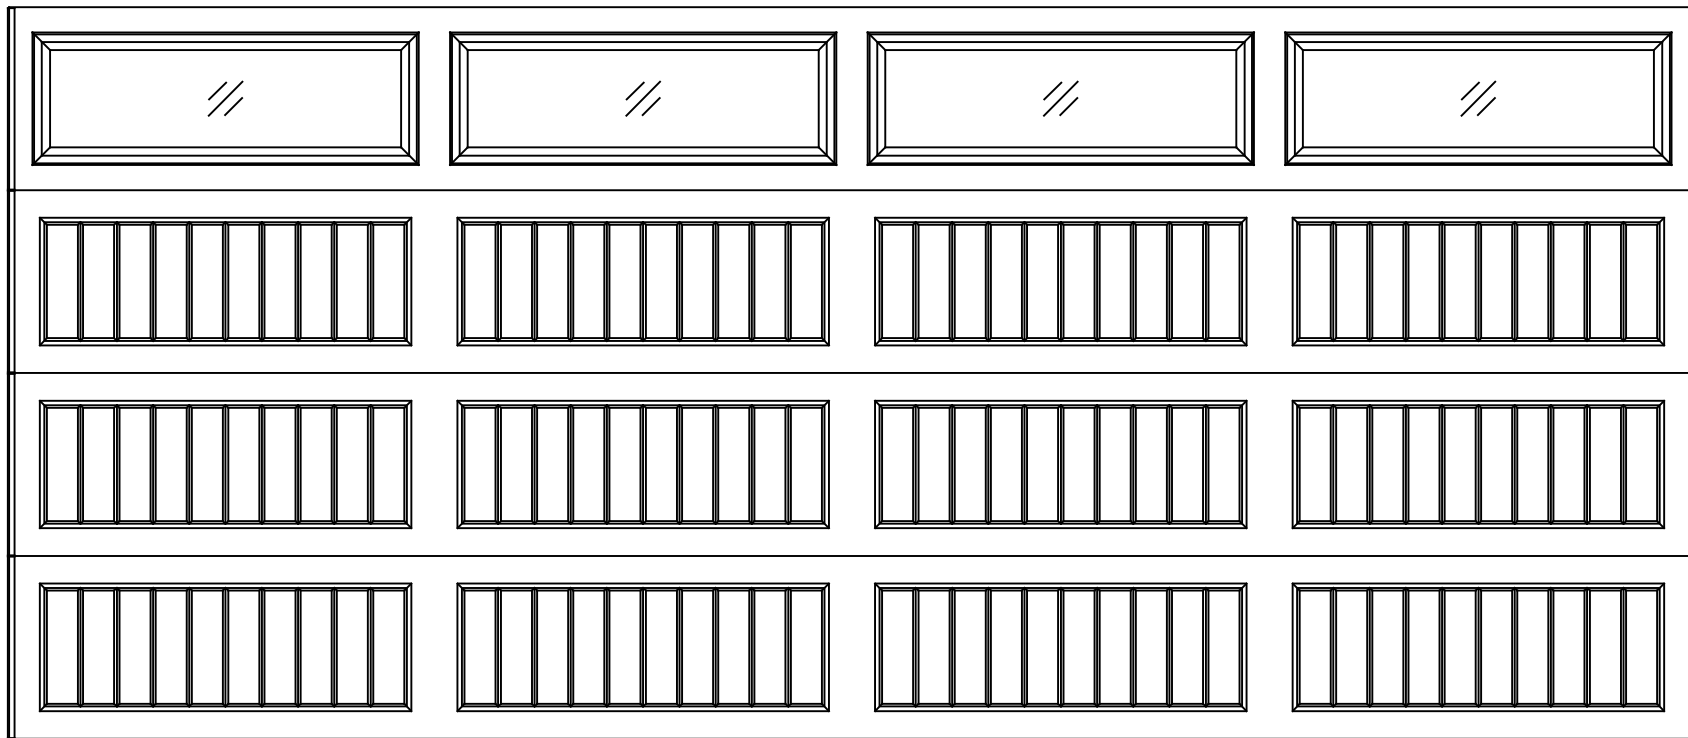

# EXTERIOR VIEW

16'0" X 7'0" 8300 SONOMA RANCH DESIGN

4 SECTION/4 PANEL

STYLELINE IV TOP SECTION SHOWN

(4) 20.8" SECTIONS