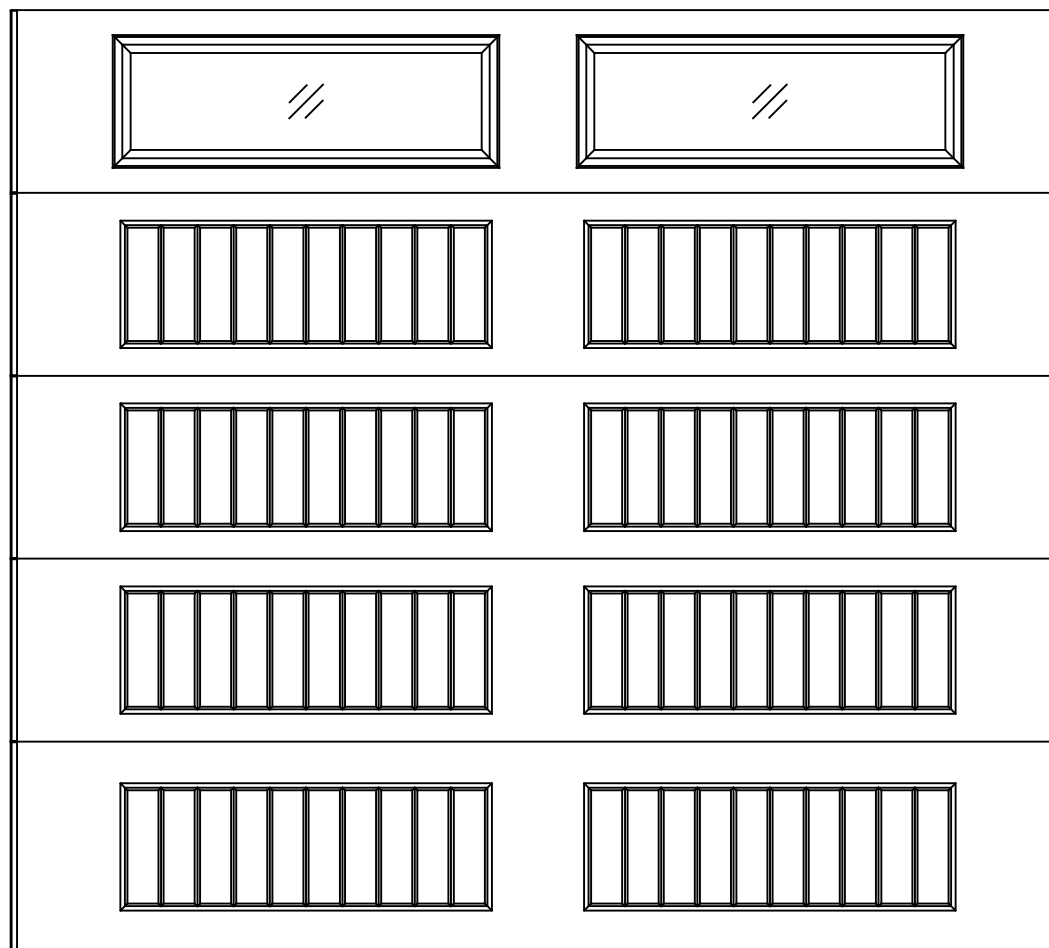

# EXTERIOR VIEW

10'0" X 9'0" 8300 SONOMA RANCH DESIGN

5 SECTION/2 PANEL

STYLELINE IV TOP SECTION SHOWN

(4) 20.8" & (1) 24.0" SECTIONS