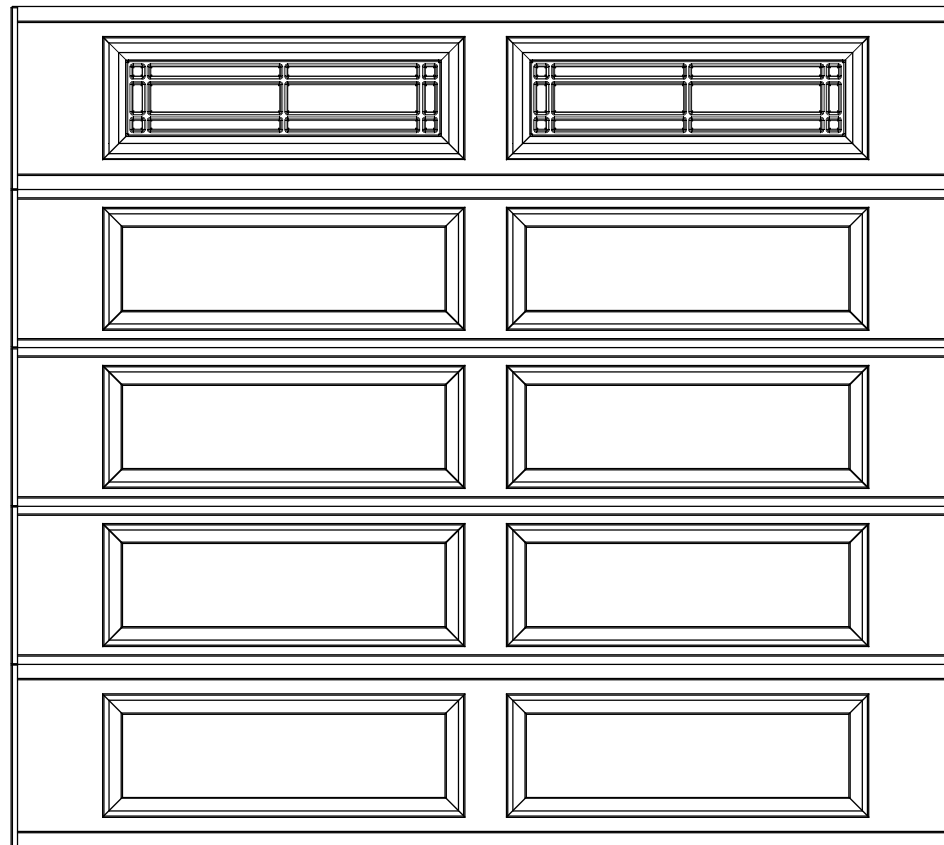

EXTERIOR VIEW

9'0" X 8'0" 8300/8500 ERP DESIGN
5 SECTION/ 2 PANEL
PRAIRIE II TOP SECTION SHOWN
(3) 18" & (2) 20.8" SECTIONS