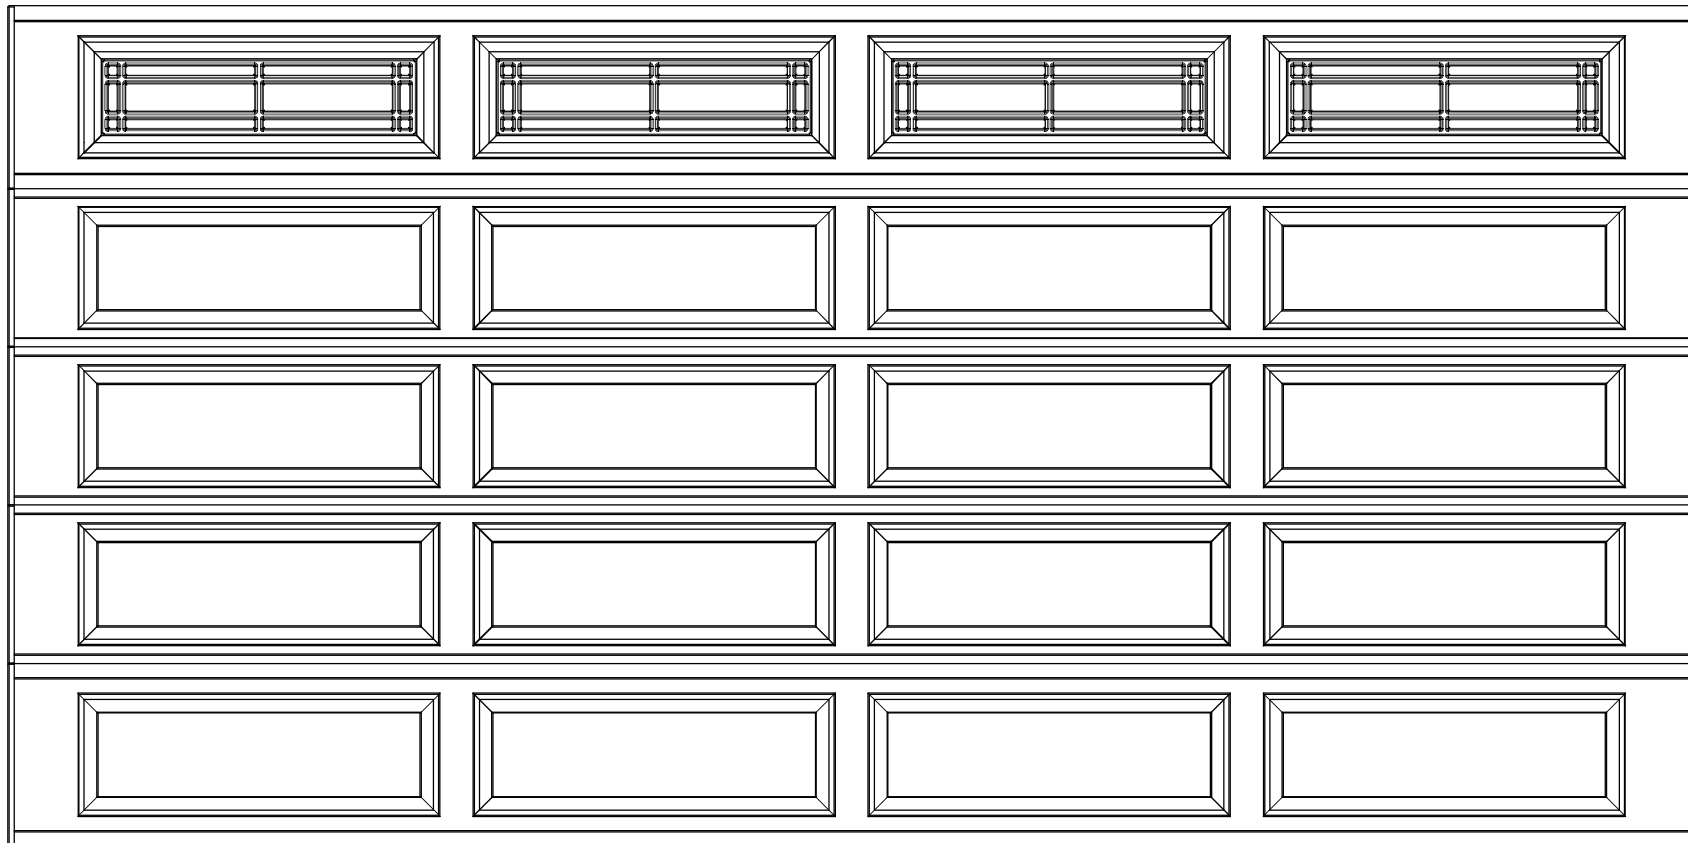

EXTERIOR VIEW

16'0" X 8'0" 8300/8500 ERP DESIGN
5 SECTION/ 4 PANEL
PRAIRIE II TOP SECTION SHOWN
(3) 18" & (2) 20.8" SECTIONS