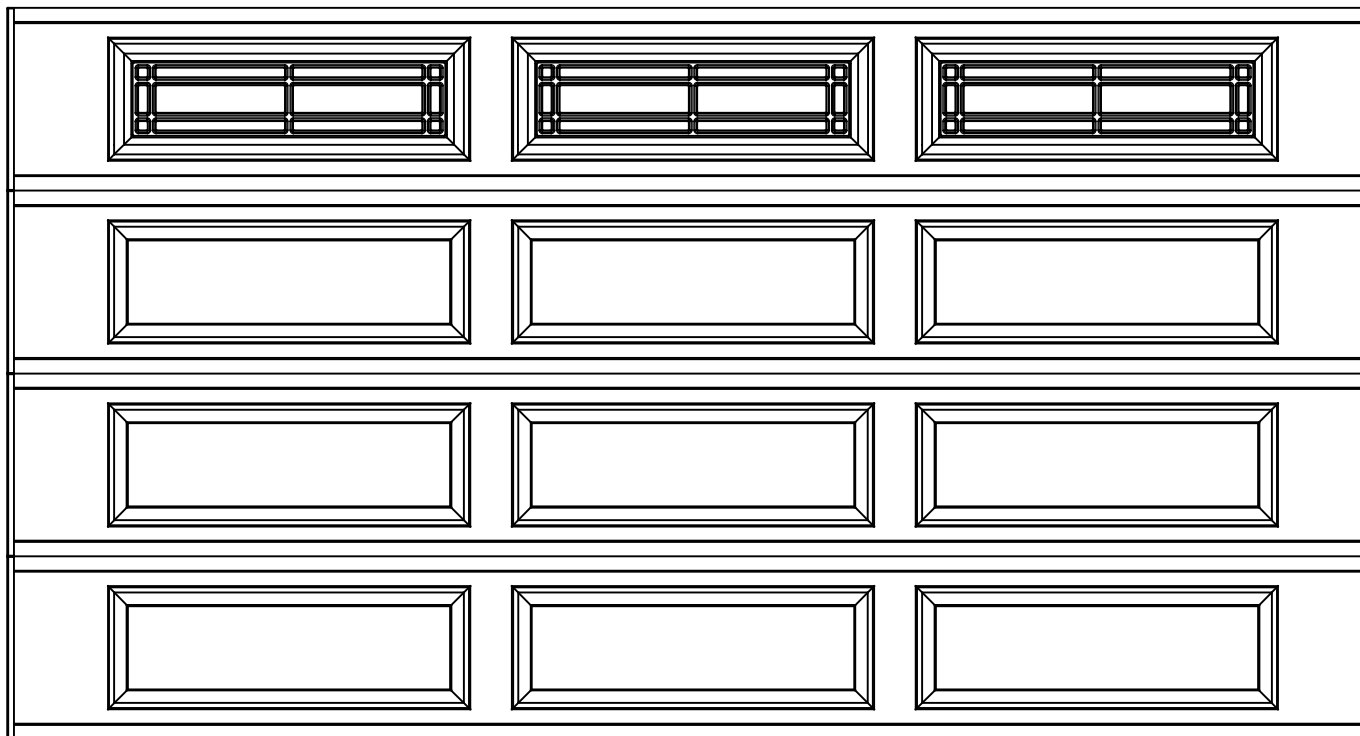

EXTERIOR VIEW

13'0" X 7'0" 8300/8500 ERP DESIGN

4 SECTION/ 3 PANEL
PRAIRIE II TOP SECTION

(4) 20.8" SECTIONS