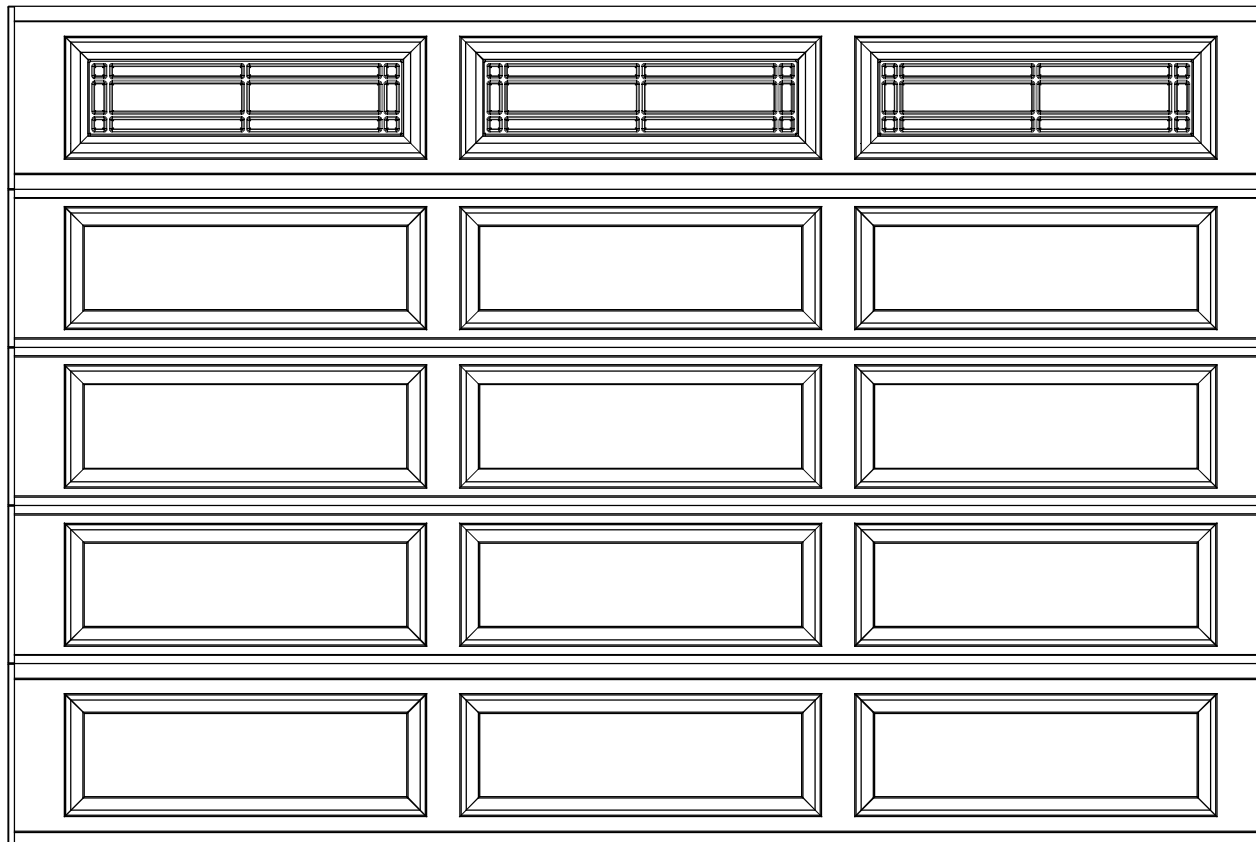

# EXTERIOR VIEW

12'0" X 8'0" 8300/8500 ERP DESIGN

5 SECTION/ 3 PANEL

PRAIRIE II TOP SECTION SHOWN

(3) 18" & (2) 20.8" SECTIONS