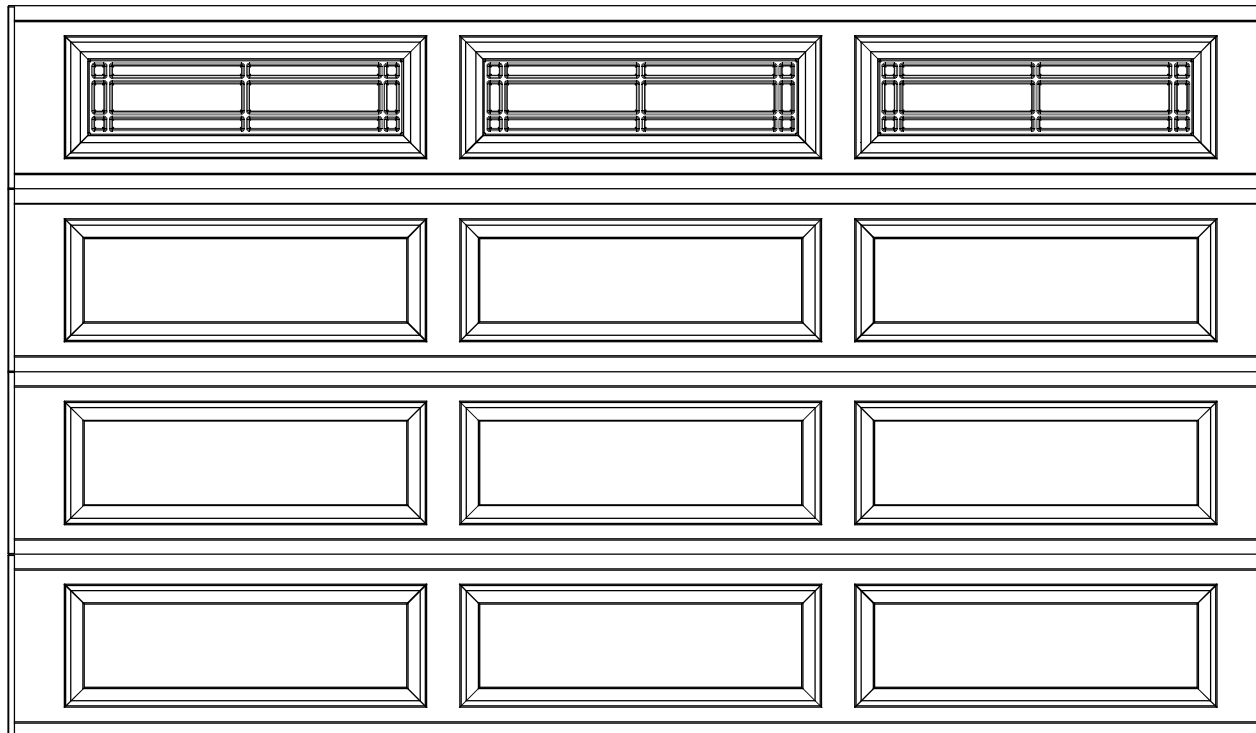

EXTERIOR VIEW

12'0" X 7'0" 8300/8500 ERP DESIGN

4 SECTION/ 3 PANEL

PRAIRIE II TOP SECTION SHOWN

(4) 20.8" SECTIONS