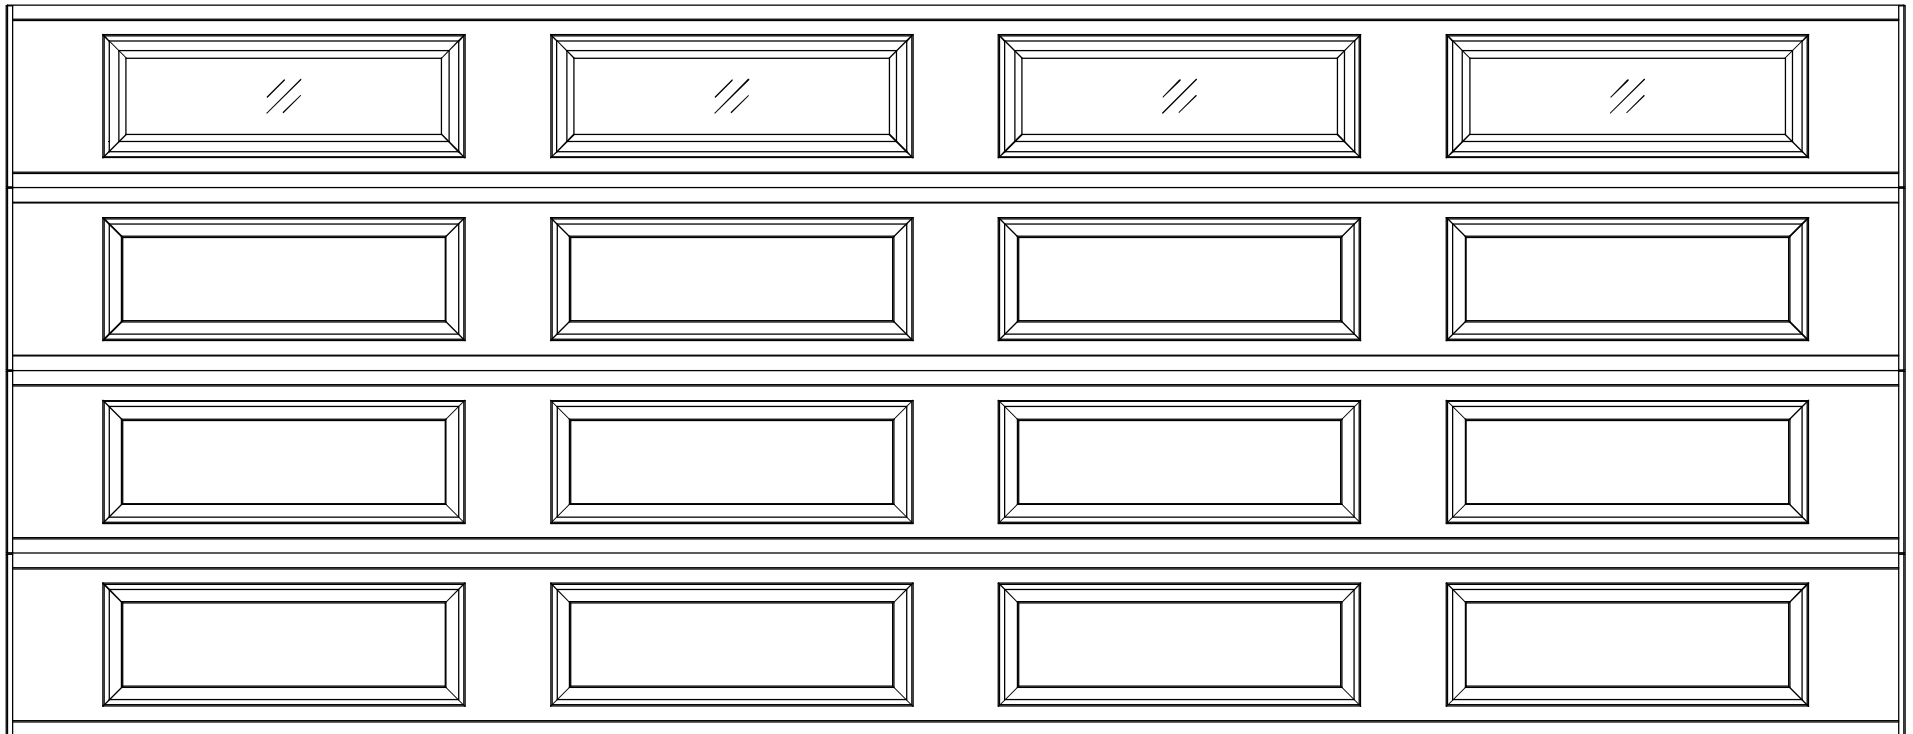

18'0" X 7'0" 8300/8500 ERP DESIGN

4 SECTION/ 4 PANEL

STYLELINE II TOP SECTION SHOWN

(4) 20.8" SECTIONS