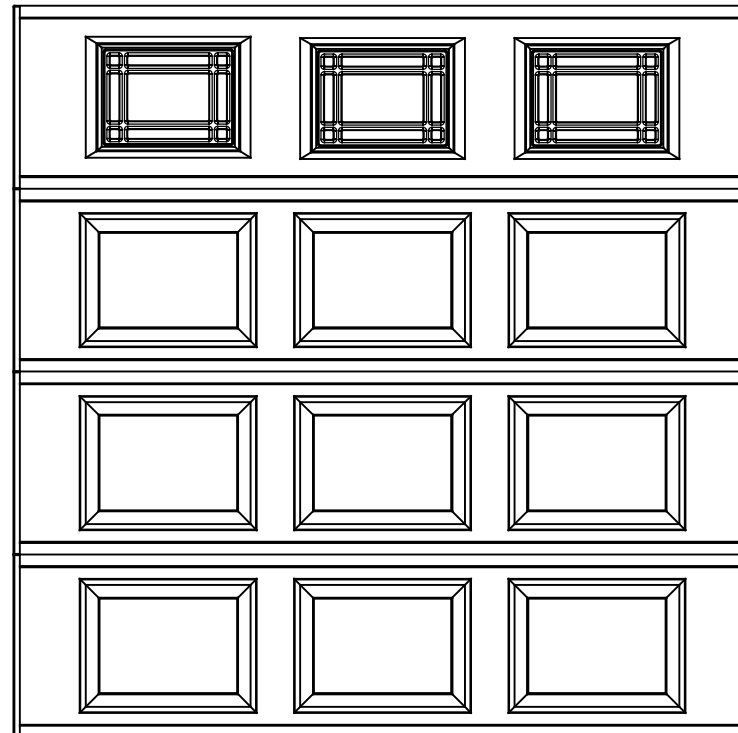

WAYNE-DALTON, A DIVISION OF THE
OVERHEAD DOOR CORP.

EXTERIOR VIEW

WAYNE-DALTON CONFIDENTIAL PROPRIETARY
NOT TO BE DUPLICATED OR REPRINTED WITHOUT
WRITTEN PERMISSION FROM OVERHEAD DOOR CORP.

WWW.WAYNE-DALTON.COM

7'0" X 7'0" 8300/8500 CRP DESIGN
4 SECTION/3 PANEL
PRAIRIE I TOP SECTION SHOWN
(4) 20.8" SECTIONS