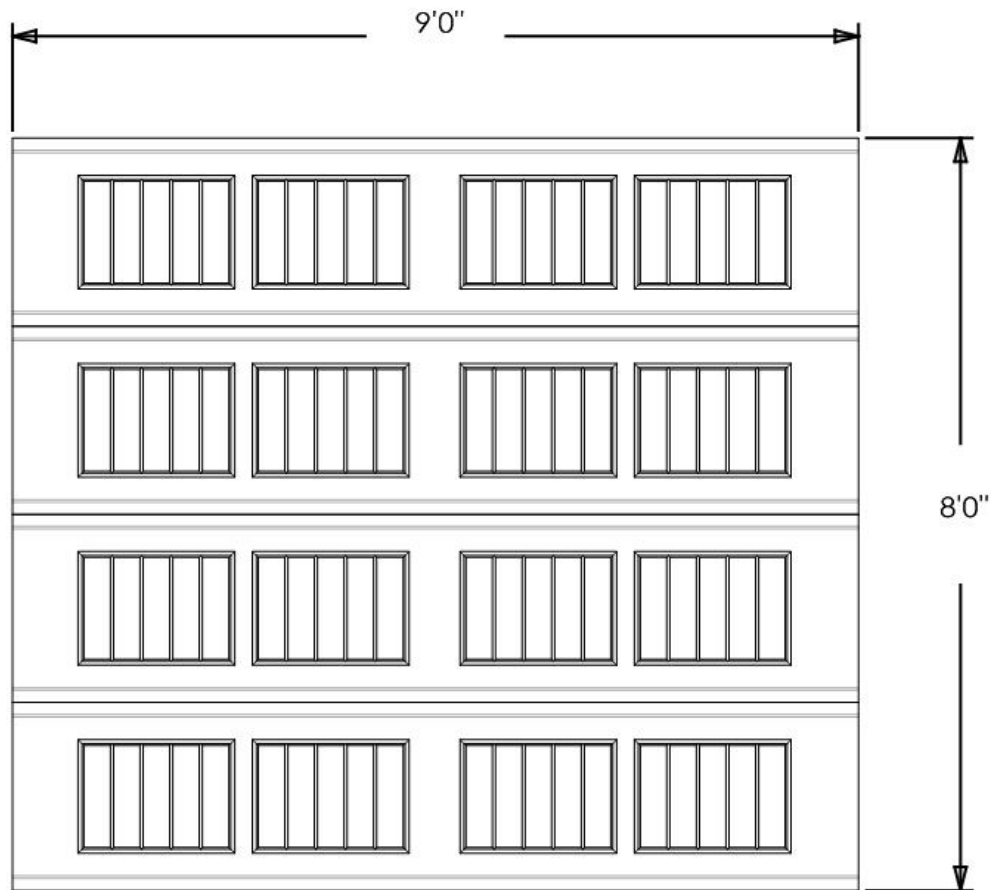

Exterior View

Model: 8300 - Classic SB

Design: Vertical Short Panel

Door Width & Height (Ft): 9'0" x 8'0"

Window Style: N/A

Options: