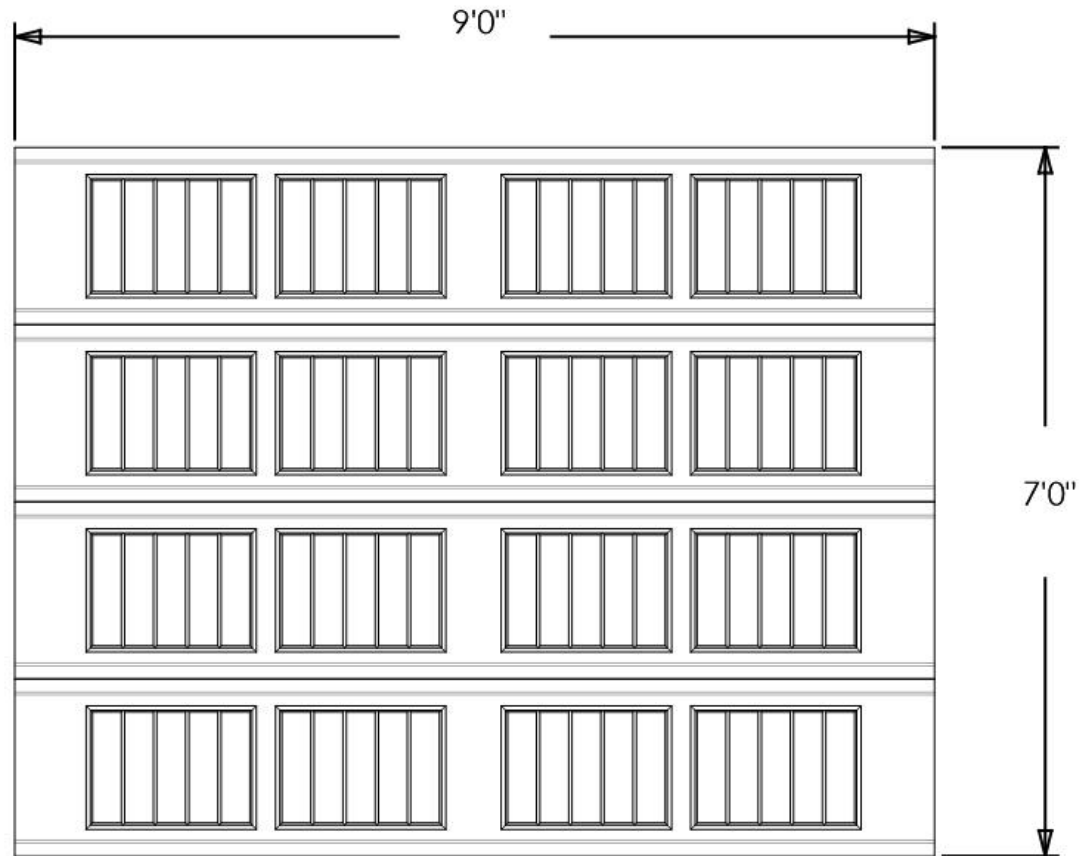

Exterior View

Model: 8300 - Classic SB

Design: Vertical Short Panel

Door Width & Height (Ft): 9'0" x 7'0"

Window Style: N/A

Options: