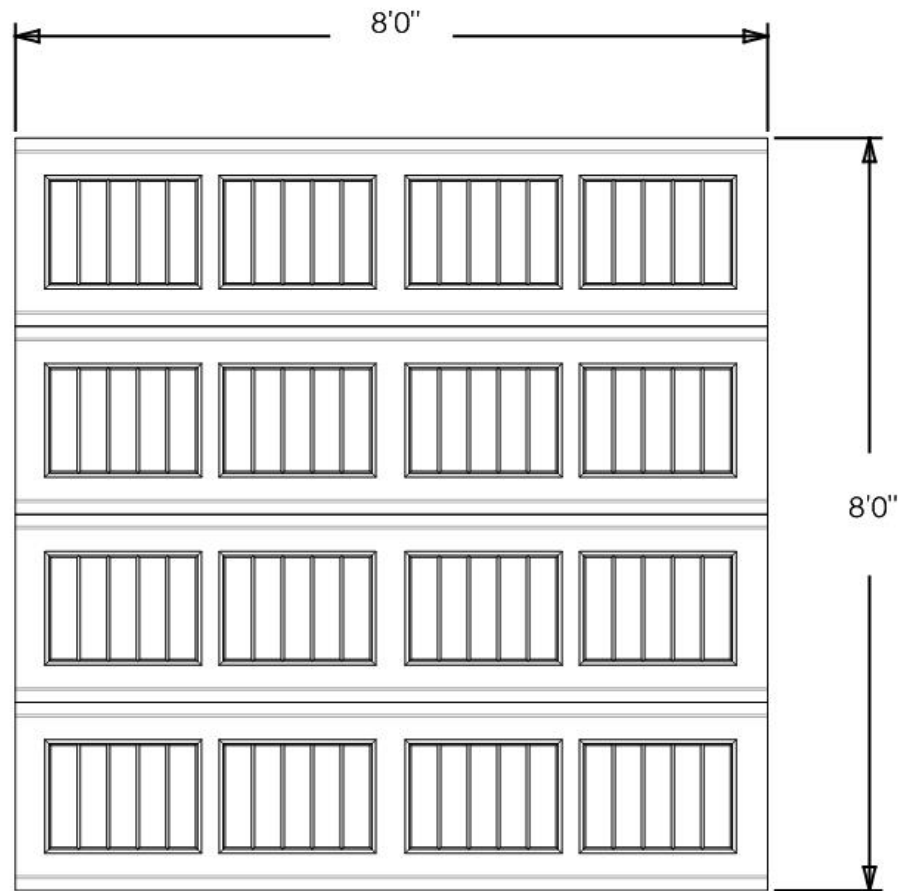

Exterior View

Model: 8300 - Classic SB

Design: Vertical Short Panel

Door Width & Height (Ft): 8'0" x 8'0"

Window Style: N/A

Options: