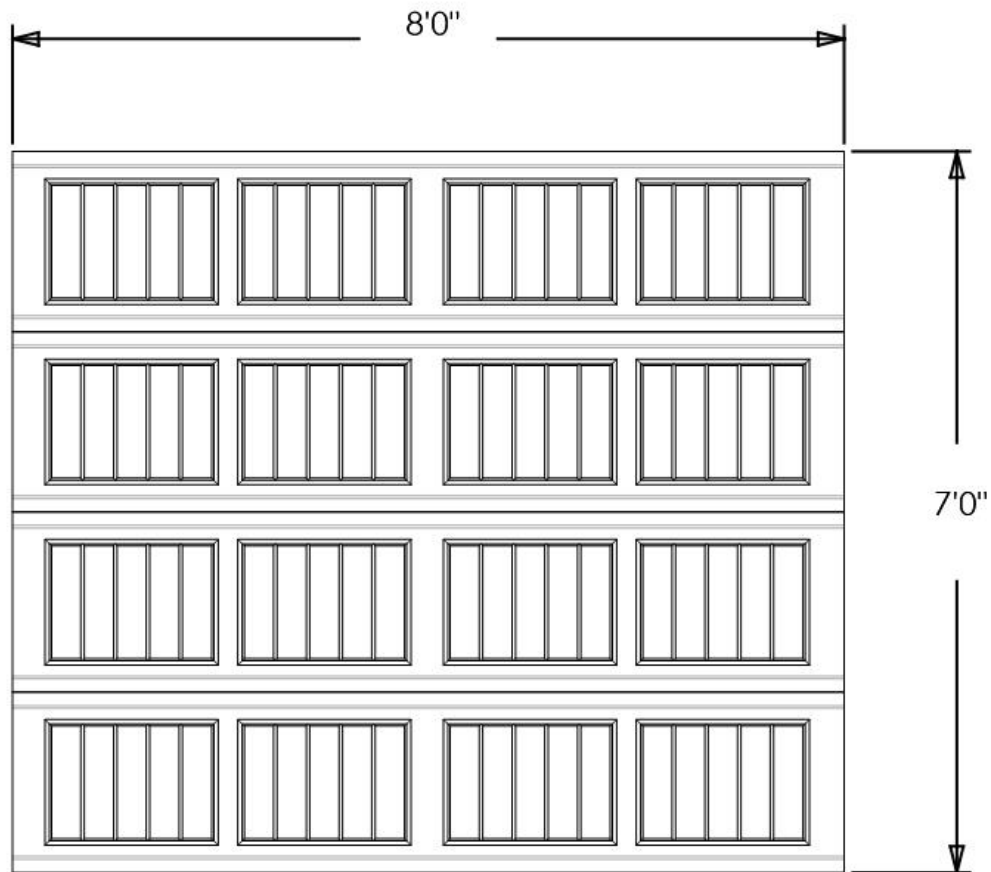

Exterior View

Model: 8300 - Classic SB

Design: Vertical Short Panel

Door Width & Height (Ft): 8'0" x 7'0"

Window Style: N/A

Options: