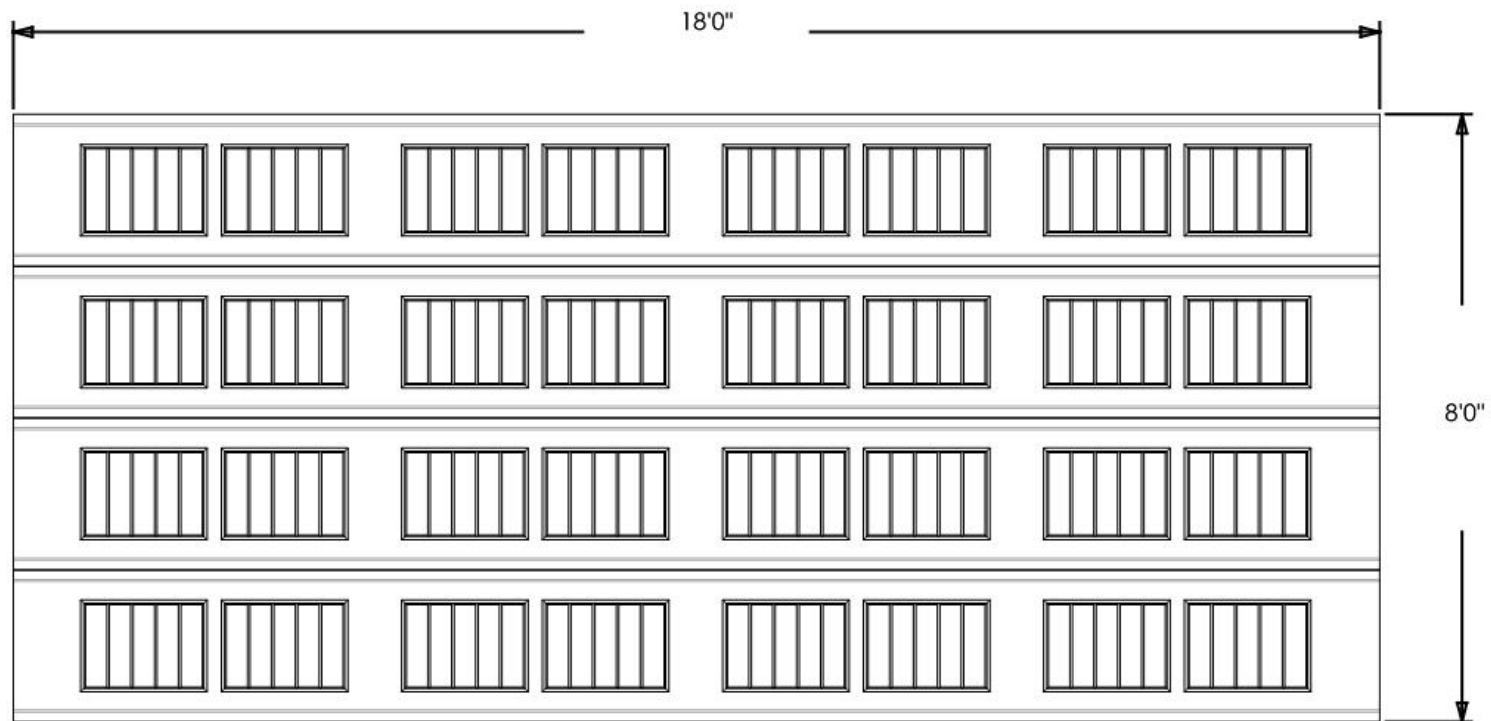

Exterior View

Model: 8300 - Classic SB

Design: Vertical Short Panel

Door Width & Height (Ft): 18'0" x 8'0"

Window Style: N/A

Options: