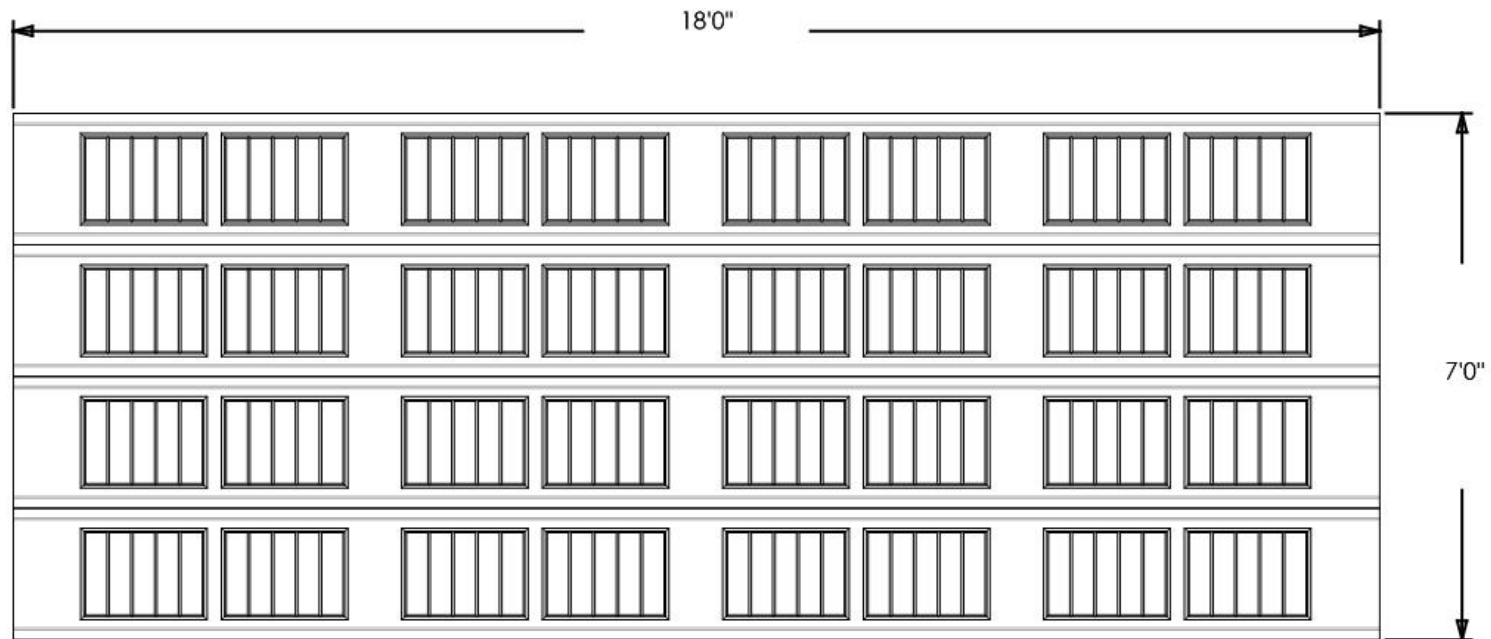

Exterior View

Model: 8300 - Classic SB

Design: Vertical Short Panel

Door Width & Height (Ft): 18'0" x 7'0"

Window Style: N/A

Options: