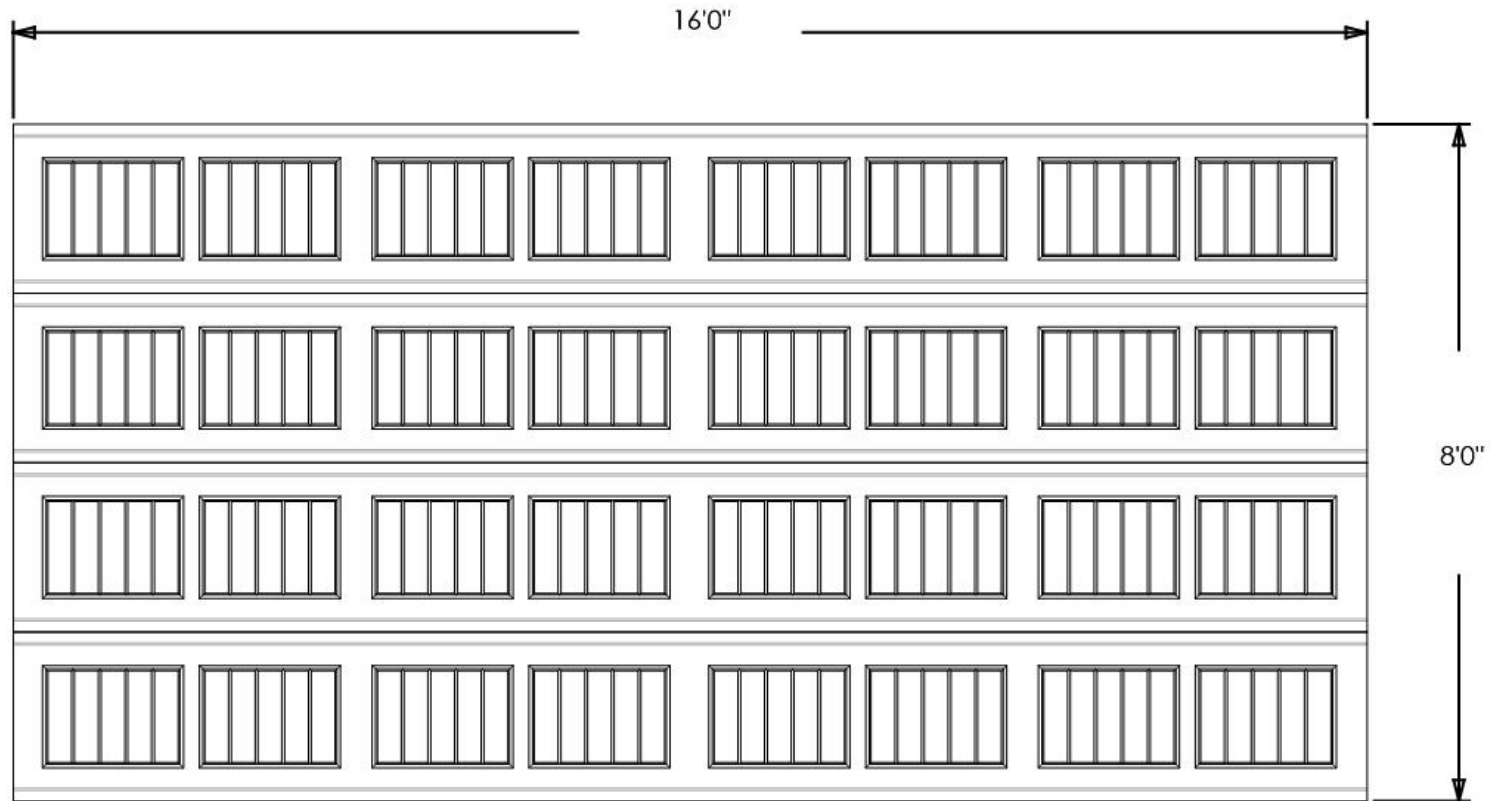

Exterior View

Model: 8300 - Classic SB

Design: Vertical Short Panel

Door Width & Height (Ft): 16'0" x 8'0"

Window Style: N/A

Options: