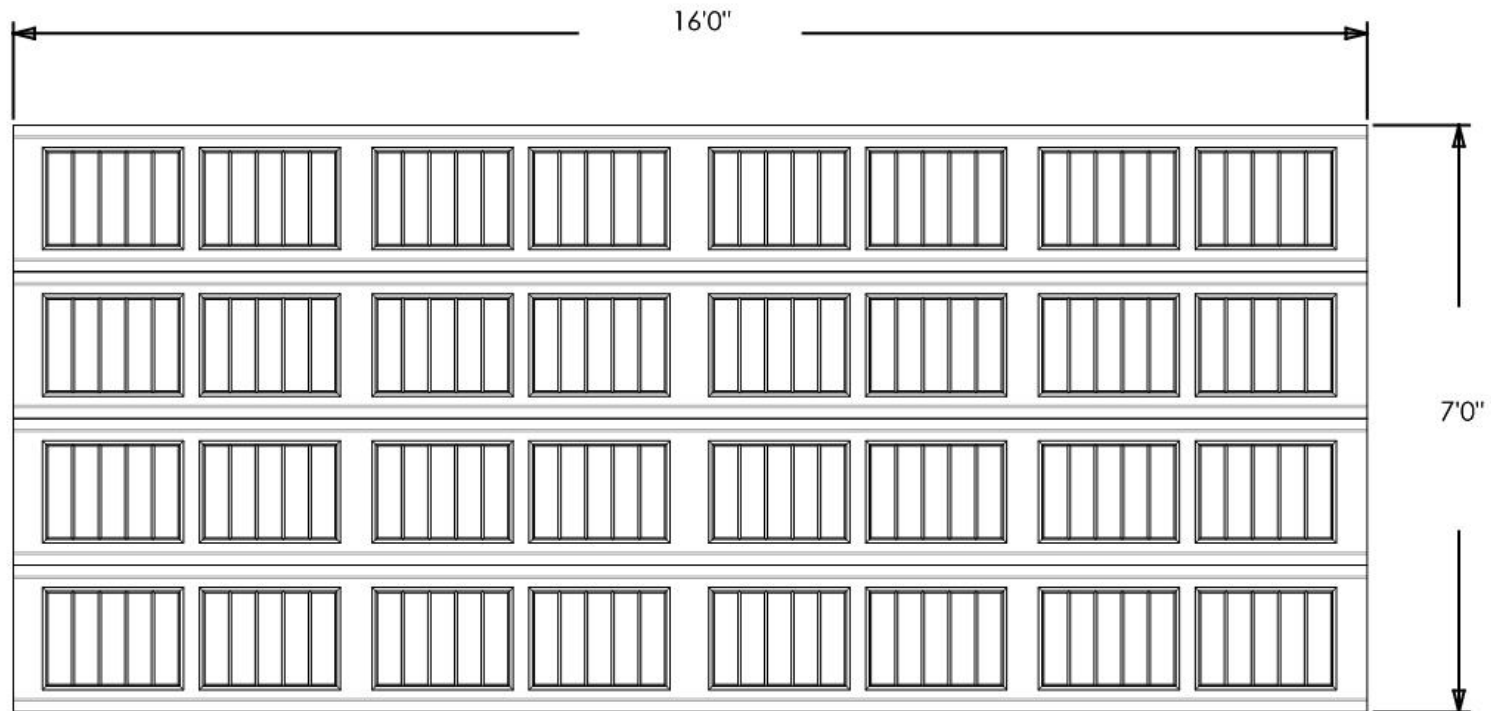

Exterior View

Model: 8300 - Classic SB

Design: Vertical Short Panel

Door Width & Height (Ft): 16'0" x 7'0"

Window Style: N/A

Options: