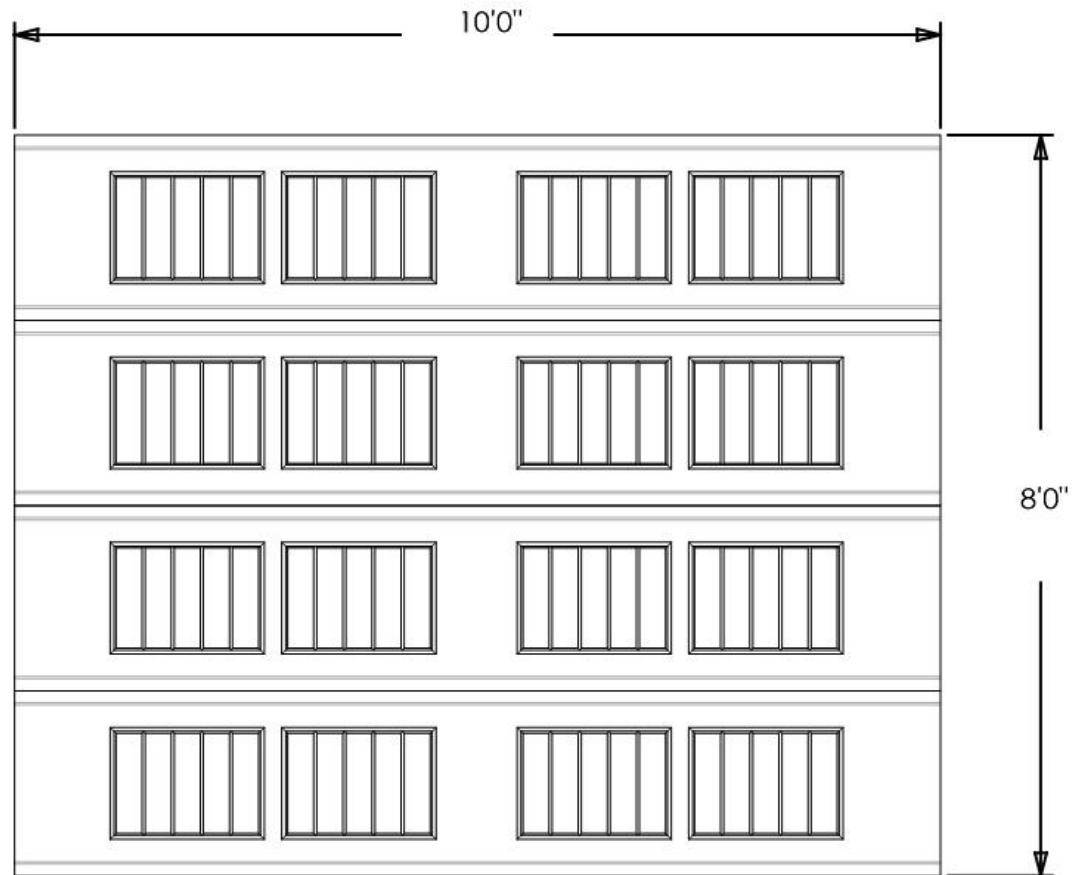

Exterior View

Model: 8300 - Classic SB

Design: Vertical Short Panel

Door Width & Height (Ft): 10'0" x 8'0"

Window Style: N/A

Options: