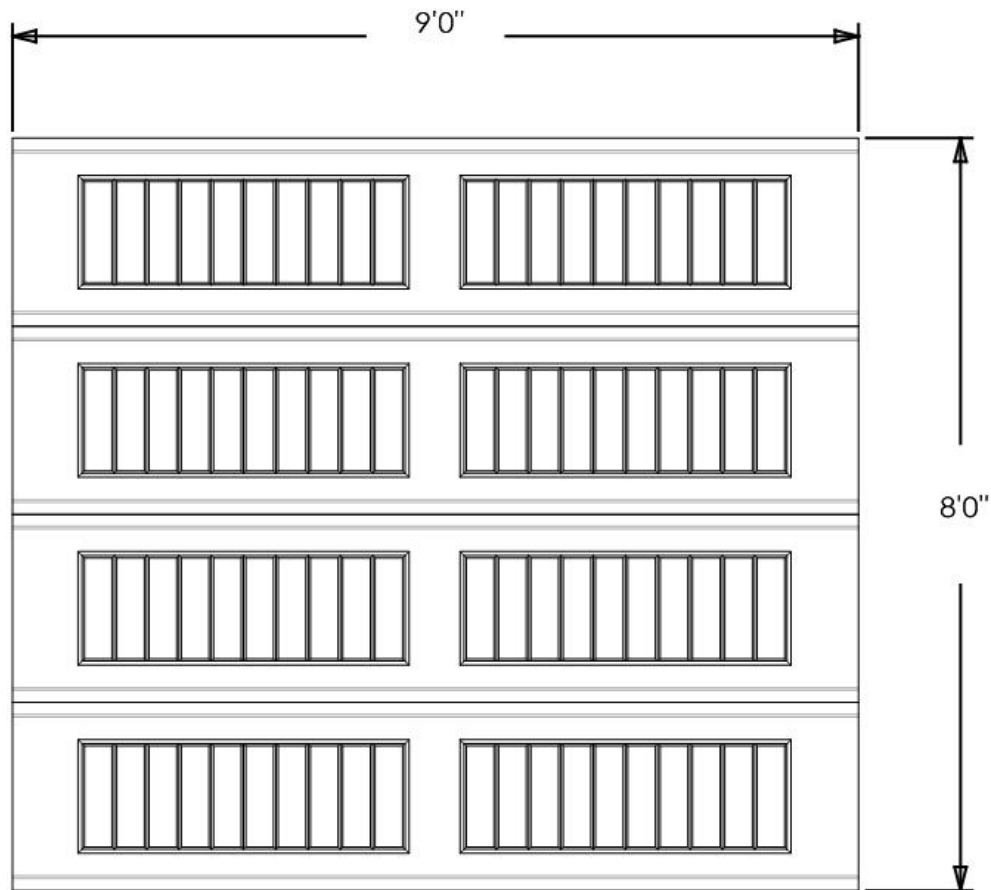

Exterior View

Model: 8300 - Classic SB

Design: Vertical Long Panel

Door Width & Height (Ft): 9'0" x 8'0"

Window Style: N/A

Options: